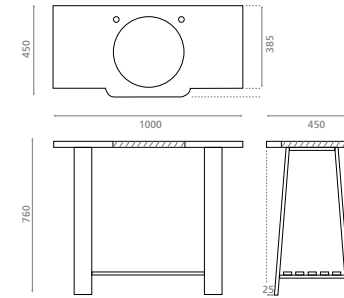

Mueble con lavabo Miami Ref. 3005 /
Cabinet with Miami washbasin Ref. 3005

Acabados / Finishes

Estructura / Structure:
NT - Natural / Natural

Encimeras / Tops:
BL - Blanca / White
GM - Gris / Grey
NM - Negro / Black

REF **8110**
1000 x 450 x 760mm

0598_95