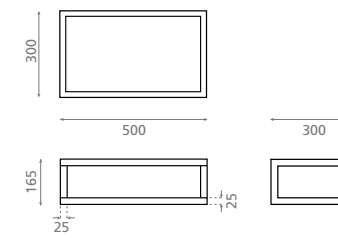

Soporte toallero de acero
Compatible con lavabo Ref. 0522 y
Ref. 0312 TOP

Stainless steel support towel rail
Valid for Ref. 0522 and
Ref. 0312 TOP washbasins

REF 3012 SUP
500 x 300 x 165mm

0069_00