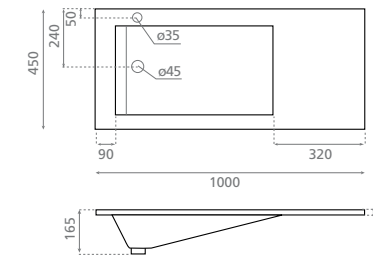

0569 TECNO PIZARRA 100

Lavabo sobremueble / encastre
Con rebosadero
Compatible con soportes
Ref. 00112 y Ref. 00102

Furniture / vanity washbasin
With overflow
Valid for Ref. 00112 and
Ref. 00102 supports

△ 16kg/ud / 0387_95