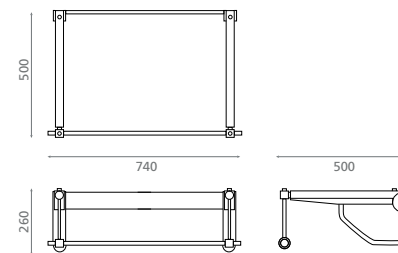

**Soporte de aluminio para encimera
de madera o cristal**
Toallero incluido

**Aluminium support for glass or
wooden tops**
Towel rail included

REF 0310
740 x 500 x 260mm

0299_85