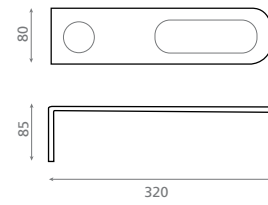

**Soporte de acero recto 6mm /
6mm straight stainless steel
support**

REF 00114
320 x 80 x 85mm

0159_00