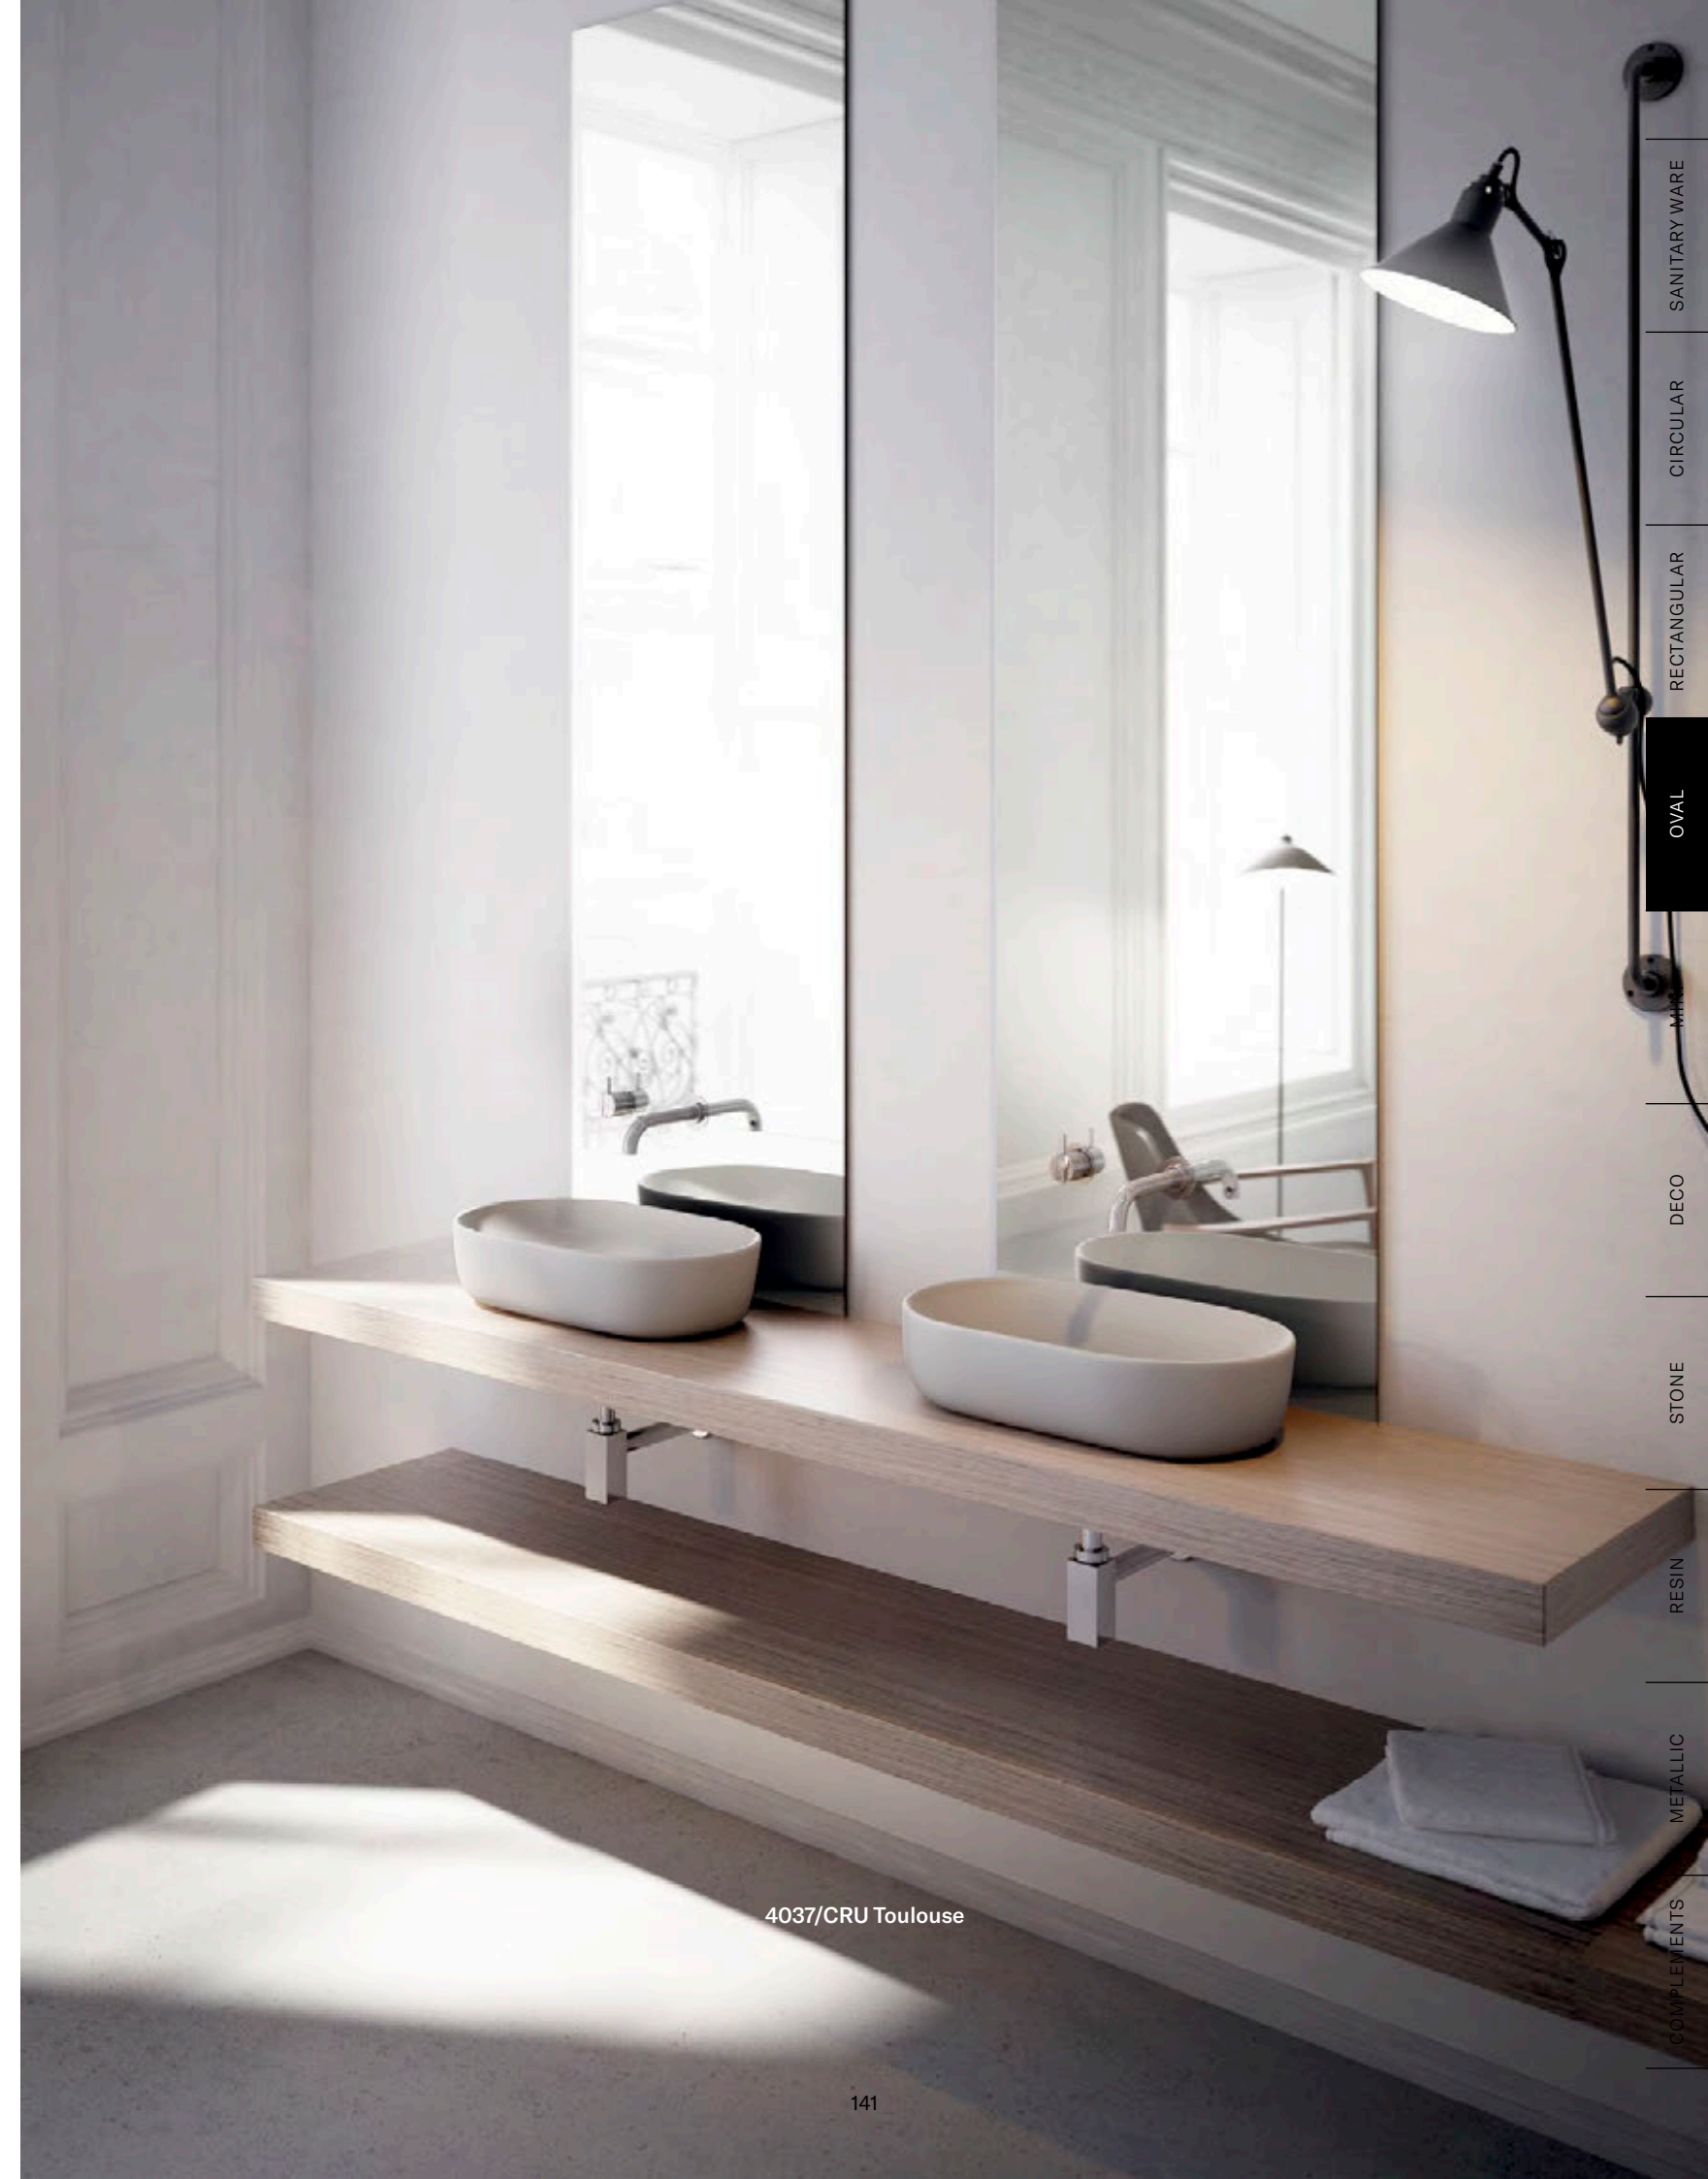

4130 Livorno 60

4037/CRU Toulouse

SANITARY WARE
CIRCULAR
RECTANGULAR
OVAL
METALLIC
DECO
STONE
RESIN
COMPLEMENTS