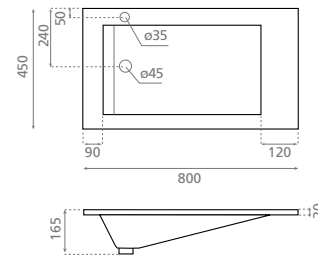

0566 TECNO 80

Lavabo sobremueble / encastre
Con rebosadero
Compatible con soportes
Ref. 00112 y Ref. 00102

Furniture / vanity washbasin
With overflow
Valid for Ref. 00112 and
Ref. 00102 supports

△ 14kg/ud / 0274_95