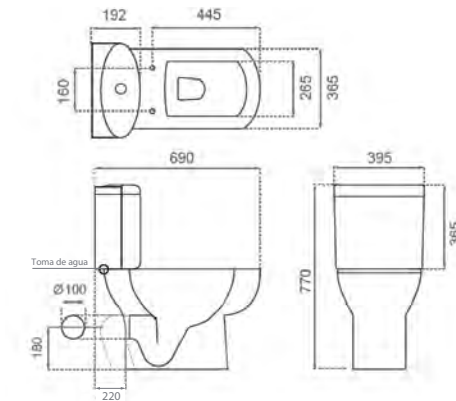

#### Floor toilet with tank

WC pan dual outlet

Antibacterial

Dual-flush cistern fittings

Duroplast removable seat and cover

Soft close system

△ 38kg/ud / 0339\_85