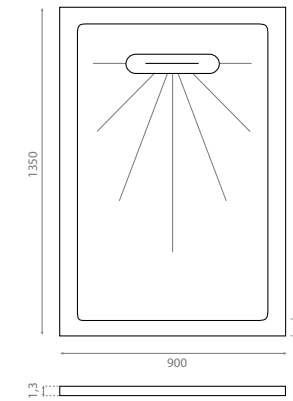

PD002S BETON

Plato de ducha porcelánico /
antideslizante
Sifón Lineer incluido
Gris mate

Ceramic / non-slip shower tray
Lineer syphon included
Matt grey

△ 1,25 kg/ud / 0624_85