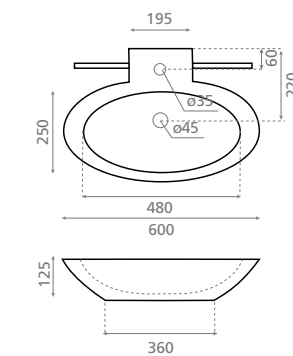

4010 TT2

Lavabo suspendido con toallero
Con rebosadero

Wall-mounted washbasin with
towel rail
With overflow

△ 12kg/ud / 0186_95