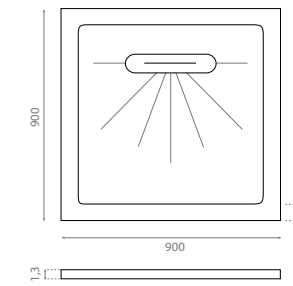

PD008S GUSTO

Plato de ducha porcelánico / antideslizante
Sifón Lineer incluido
Gris Taupe

Ceramic / non-slip shower tray
Lineer syphon included
Grey Taupe

△ 1,25 kg/ud / 0598_95