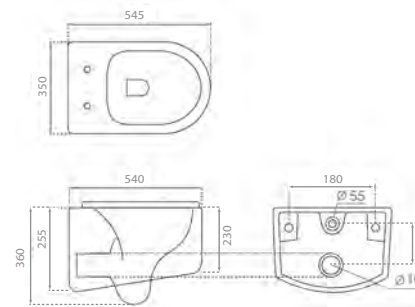

4529/UF ELBA

Inodoro suspendido
Antibacteriano
Asiento y tapa duroplast
Tapa fina
Sistema soft close

Wall-hung toilet
Antibacterial
Duroplast seat and cover
Slim seat cover
Soft close system

△ 25kg/ud / 0286_95