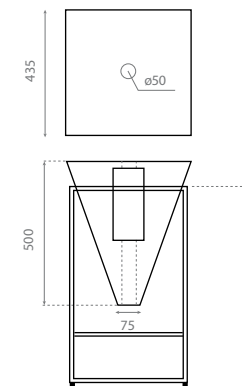

REF **8213**
450 x 450 x 780mm

1355_75

Pedestal barras acero /
Stainless steel bars pedestal