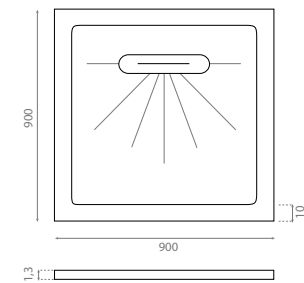

**Ceramic / non-slip shower tray**  
Lineer syphon included  
Matt grey

△ 1,25 kg/ud / 0598\_95