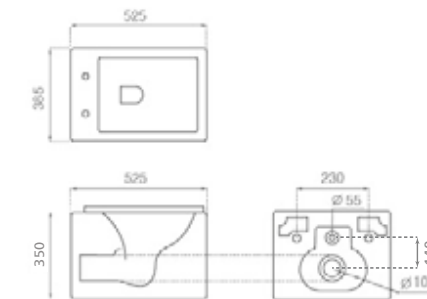

4535/UF ORINOCO

Inodoro suspendido
Antibacteriano
Asiento y tapa de duroplast con bisagras extraíble
Sistema soft close

Wall-hung toilet
Antibacterial
Duroplast removable seat and cover
Soft close system

△ 32kg/ud / 0329_85