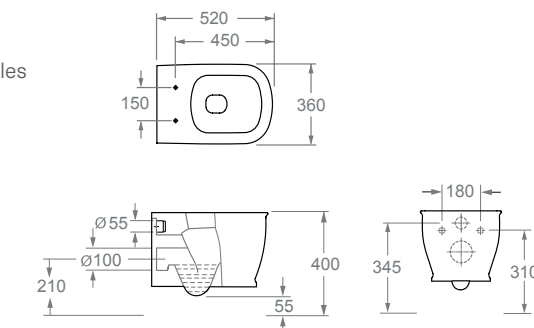

4546 LAGOS

Inodoro suspendido * Rimless
Antibacteriano
Asiento y tapa de duroplast con bisagras extraibles
Tapa fina
Sistema soft close

Wall-hung toilet
Antibacterial
Duroplast removable seat and cover
Slim seat cover
Soft close system

△ 24kg/ud / 0398_95