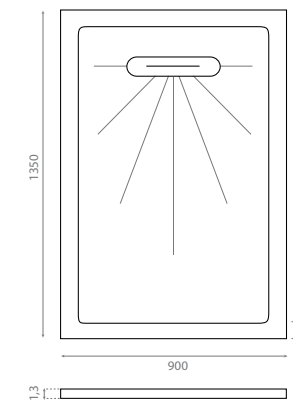

**Ceramic / non-slip shower tray**  
Lineer syphon included  
Grey Taupe

△ 1,25 kg/ud / 0624\_85