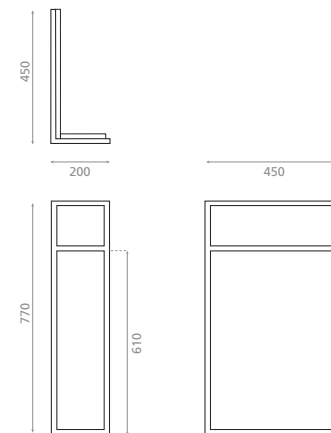

Soportes Acero inoxidable /
Stainless steel support set

REF **8232**
440 x 250 x 470mm
Acero / Stainless steel

0359_00