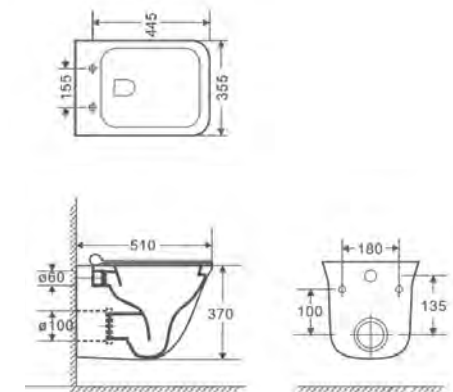

4556 PIAMONTE

Inodoro suspendido * Rimless
Antibacteriano
Asiento y tapa duroplast con bisagras extraíbles
Tapa fina
Sistema soft close

Wall-hung toilet
Antibacterial
Duroplast removable seat and cover
Slim seat cover
Soft close system

△ 26kg/ud / 0289_00