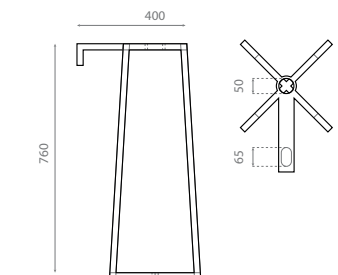

REF **8216**
400 x 200 x 760mm

0495_00