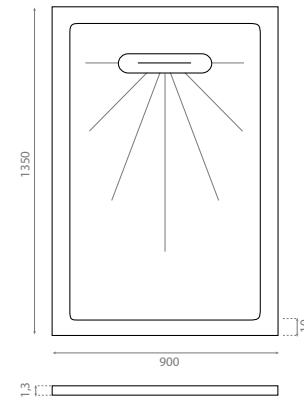

PD004S INFINITY

Plato de ducha porcelánico / antideslizante
Sifón Lineer incluido
Blanco

Ceramic / non-slip shower tray
Lineer syphon included
White

△ 1,25 kg/ud / 0624_85