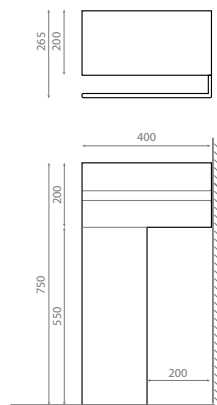

REF **00108**  
125 x 195 x 725mm  
  
0249\_95

Pedestal de madera de teka con  
toallero / Teak wood pedestal with  
towel rail

REF **00331**  
200 x 400 x 750mm  
  
0436\_00

Pedestal cónico redondo Acacia y  
estructura de acero /  
Acacia round conical pedestal with  
stainless steel support