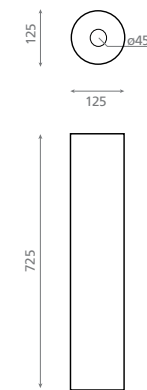

REF **00108**  
125 x 195 x 725mm  
  
0249\_95

Pedestal de madera de teka con  
toallero / Teak wood pedestal with  
towel rail

REF **00331**  
200 x 400 x 750mm  
  
0436\_00

Pedestal cónico redondo Acacia y  
estructura de acero /  
Acacia round conical pedestal with  
stainless steel support