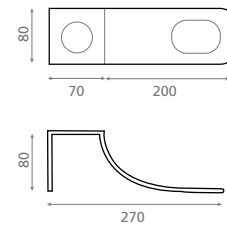

**Soporte de acero curvo 6mm /
6mm curved stainless steel
support**

REF 00115
80 x 270 x 80mm

0168_00