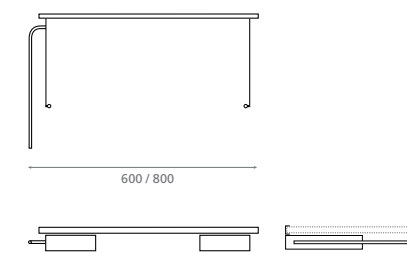

REF 00110

800mm

0141_00