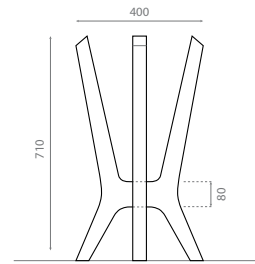

Pedestal de madera /
Wooden pedestal

REF **8223**
400 x 710mm
Compatible con lavabo Pedraza
Valid for Pedraza washbasin

0595_00

REF **8224**
400 x 710mm
Compatible con lavabo Florencia B
Valid for washbasin Florencia B

0595_00

REF **8225**
570 x 710mm
Compatible con lavabo Genova B
Valid for washbasin Genova B

0685_00

REF **8226**
370 x 750mm
Compatible con lavabo Mogro
Valid for Mogro washbasin

0595_00