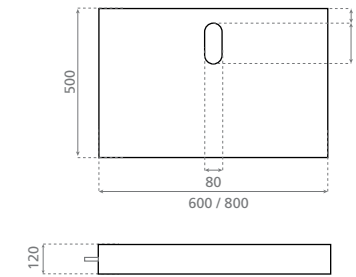

REF 02G

800 x 500 x 120mm

△ 14kg/ud / 0297_85

Encimera para lavabo
Manchester

Soportes y toallero incluido

Top for Manchester
washbasin

Towel rail and supports included

Acabados / Finishes:
WN - Wengué
CE - Cerezo / Cherry