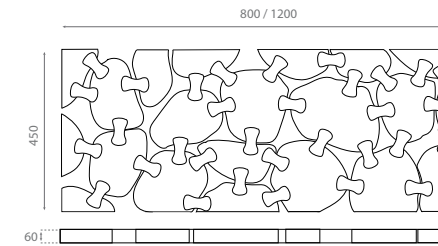

Encimera troncos Teka /
Teak log top

REF **8214**
800 x 450 x 60mm

△ 16kg/ud / 0985_00

REF **8215**
1200 x 450 x 60mm

△ 18kg/ud / 1395_00

REF **8217**
800 x 500 x 60mm
Acabado marrón claro
Light brown finish

△ 25kg/ud / 0379_00

REF **8202MC**
1200 x 500 x 60mm
Acabado marrón claro
Light brown finish

△ 27kg/ud / 0489_95