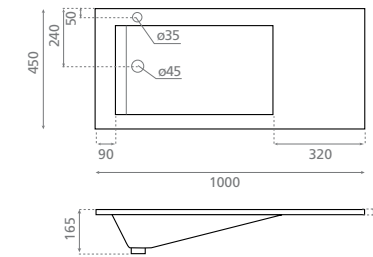

0568 TECNO 100

Lavabo sobremueble / encastre
Con rebosadero
Compatible con soportes
Ref. 00112 y Ref. 00102

Furniture / vanity washbasin
With overflow
Valid for Ref. 00112 and
Ref. 00102 supports

△ 16kg/ud / 0359_85