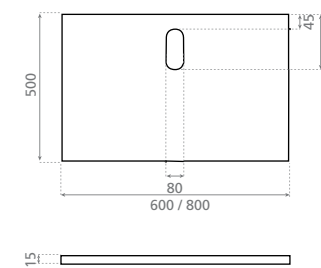

Encimera para soportes de acero / Top to combine with stainless steel supports

Acabados / Finishes
AZ - Azul / Blue
NA - Naranja / Orange
VE - Verde / Green

REF 0315

600 x 500 x 15mm
Compatible con soportes Ref. 00109 / Compatible with supports Ref. 00109

△ 3kg/ud / 0153_95

REF 0316

800 x 500 x 15mm
Compatible con soportes Ref. 00110 / Compatible with supports Ref. 00110

△ 4kg/ud / 0163_95