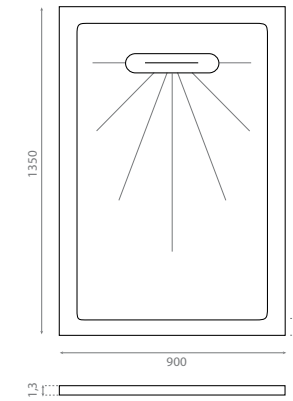

PD001S ARC

Plato de ducha porcelánico /
antideslizante
Sifón Lineer incluido
Gris mate

Ceramic / non-slip shower tray
Lineer syphon included
Matt grey

△ 1,25 kg/ud / 0624_85