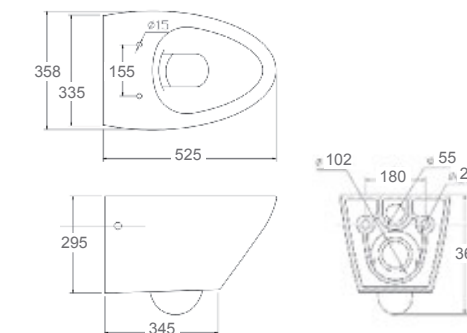

4552 CASCAIS

Inodoro suspendido * Rimless
Antibacteriano

Asiento y tapa duroplast con bisagras extraíbles
Sistema soft close

Wall-hung toilet

Antibacterial
Duroplast removable seat and cover
Soft close system

△ 26kg/ud / 0249_85