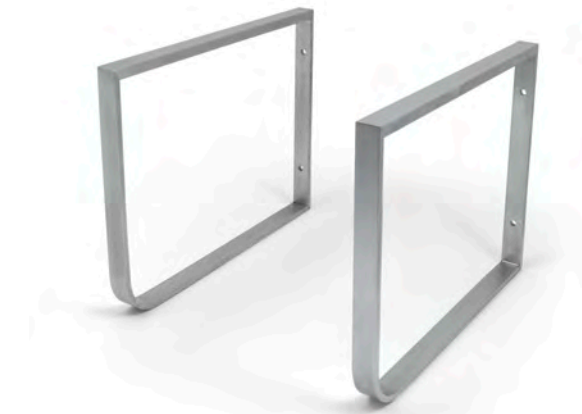

Bandeja de acero 304 para
soportes 304 SS / Stainless steel
tray 304 for support set 304 SS

REF **8210**
580 x 340mm

0229_85

REF **8211**
780 x 330mm

0259_85

Soporte de acero para balda
2 piezas

Stainless steel support matching
with shelf
2 pcs

REF **H2003**
420 x 30 x 345mm

0258_95

Soportes Acero inoxidable /
Stainless steel support set

REF **8232**
440 x 250 x 470mm
Acero / Stainless steel

0359_00

Soporte toallero de acero tubo
2 piezas
No puede llevar balda

Tube stainless steel support /
towel rail
2 pcs
No shelf possibility

REF **H2007**
435 x 205 x 38mm

0099_85

Soportes Acero inoxidable /
Stainless steel support set

REF **8233**
440 x 250 x 470mm
Negro / Black

0336_00

Soporte medio arco
2 piezas
Permite colocación en ambos
sentidos

Half arch support
2 pcs
Valid for fixing on both sides

REF **H2008**
380 x 200 x 40mm

0096_00