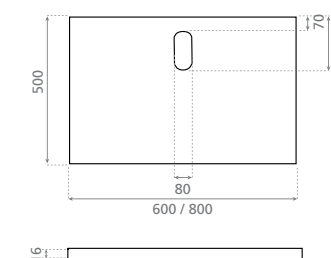

REF 0317

600 x 500 x 16mm

Compatible con soportes
Compatible with supports
Ref. 00100 - Ref. 00101 - Ref. 00109

△ 10kg/ud / 0119_95