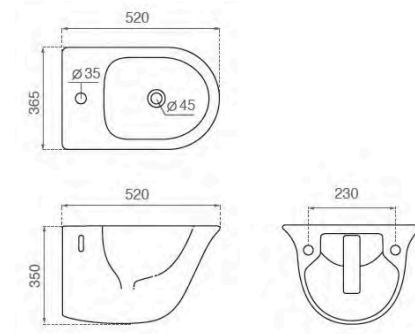

4528 CONGO

Bidé suspendido
Antibacteriano

Wall-hung bidet
Antibacterial

△ 18kg/ud / 0228_95