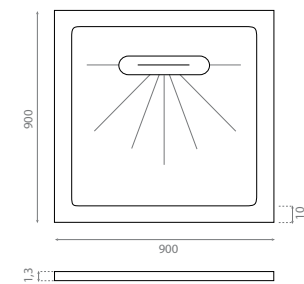

PD007S BETON

Plato de ducha porcelánico / antideslizante
Sifón Lineer incluido
Gris mate

Ceramic / non-slip shower tray
Lineer syphon included
Matt grey

△ 1,25 kg/ud / 0598_95