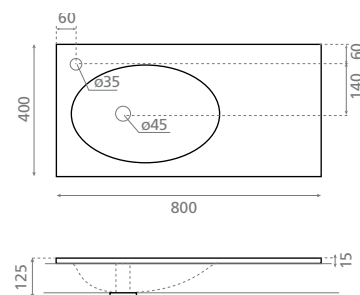

0539 VERONA 80

Lavabo sobremueble / encastre
Sin rebosadero
Compatible con soportes Ref. 00110
y Ref. 00101

Furniture / vanity washbasin
Without overflow
Valid for Ref. 00110 and
Ref. 00101 supports

△ 9kg/ud / 0187_95