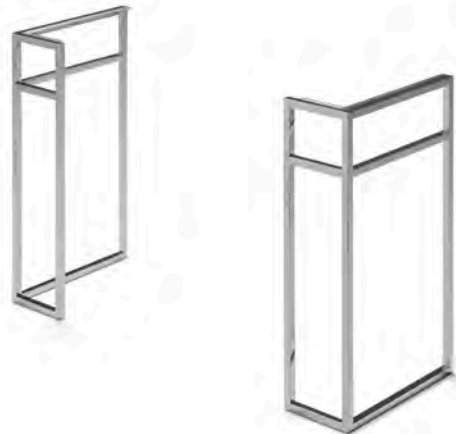

Soportes Acero inoxidable /
Stainless steel support set

REF **8232**
440 x 250 x 470mm
Acero / Stainless steel

0359_00

Soporte toallero de acero tubo
2 piezas
No puede llevar balda

Tube stainless steel support /
towel rail
2 pcs
No shelf possibility

REF **H2007**
435 x 205 x 38mm

0099_85