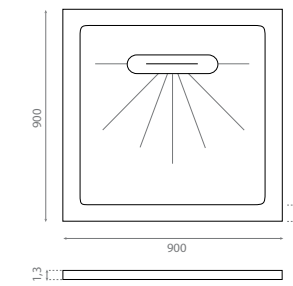

PD010S OAKWOOD

Plato de ducha porcelánico / antideslizante
Sifón Lineer incluido
Marrón claro

Ceramic / non-slip shower tray
Lineer syphon included
Brown

△ 1,25 kg/ud / 0598_95