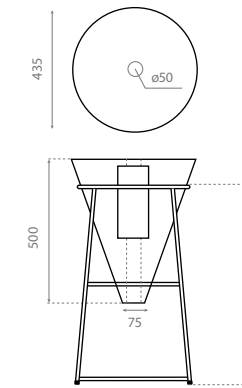

REF **8212**
450 x 450 x 780mm

1355_75

Pedestal cónico cuadrado Acacia y
estructura de acero /
Acacia square conical pedestal
with stainless steel support