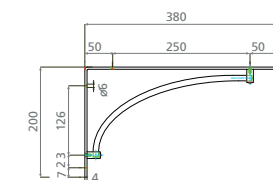

Soporte medio arco
2 piezas
Permite colocación en ambos
sentidos

Half arch support
2 pcs
Valid for fixing on both sides

REF **H2008**
380 x 200 x 40mm

0096_00