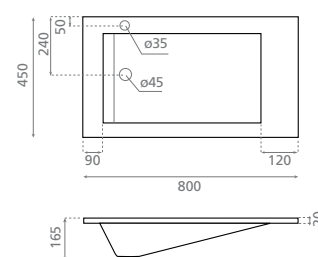

0567 TECNO PIZARRA 80

Lavabo sobremueble / encastre
Con rebosadero
Compatible con soportes
Ref. 00112 y Ref. 00102

Furniture / vanity washbasin
With overflow
Valid for Ref. 00112 and
Ref. 00102 supports

△ 14kg/ud / 0305_95