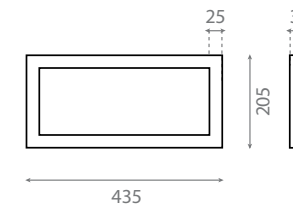

Soporte toallero de acero tubo
2 piezas
No puede llevar balda

Tube stainless steel support /
towel rail
2 pcs
No shelf possibility

REF **H2007**
435 x 205 x 38mm

0099_85