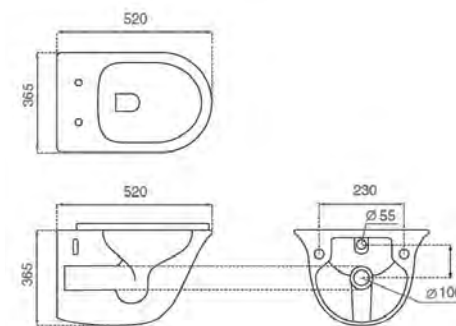

#### Wall-hung toilet

Antibacterial

Duroplast removable seat and cover

Slim seat cover

Soft close system

△ 26kg/ud / 0299\_85