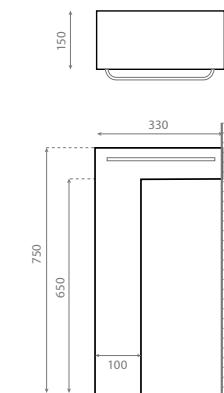

Pedestal blanco con toallero /
White pedestal with towel rail

REF **10050**
150 x 330 x 750mm

0198_95