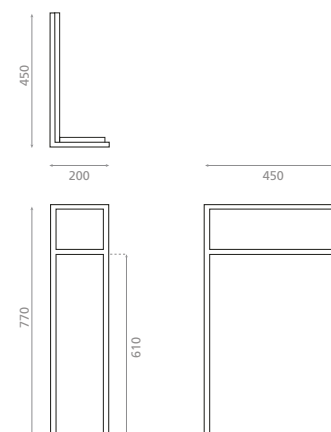

Soportes Acero inoxidable /
Stainless steel support set

REF **8233**
440 x 250 x 470mm
Negro / Black

0336_00

Soporte medio arco
2 piezas
Permite colocación en ambos
sentidos

Half arch support
2 pcs
Valid for fixing on both sides

REF **H2008**
380 x 200 x 40mm

0096_00