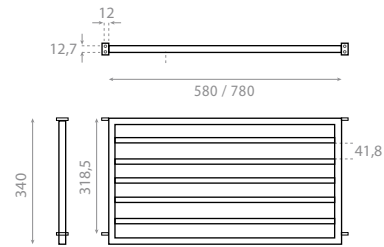

Bandeja de acero 304 para
soportes 304 SS / Stainless steel
tray 304 for support set 304 SS

REF **8210**
580 x 340mm

0229_85

REF **8211**
780 x 330mm

0259_85