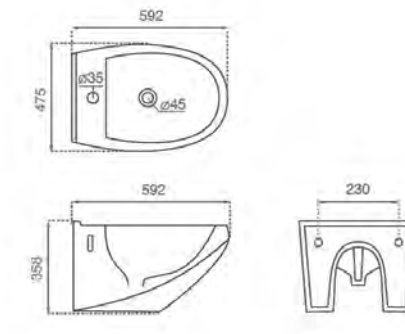

4532 TIBER

Bidé suspendido
Antibacteriano

Wall-hung bidet
Antibacterial

△ 24kg/ud / 0248_95