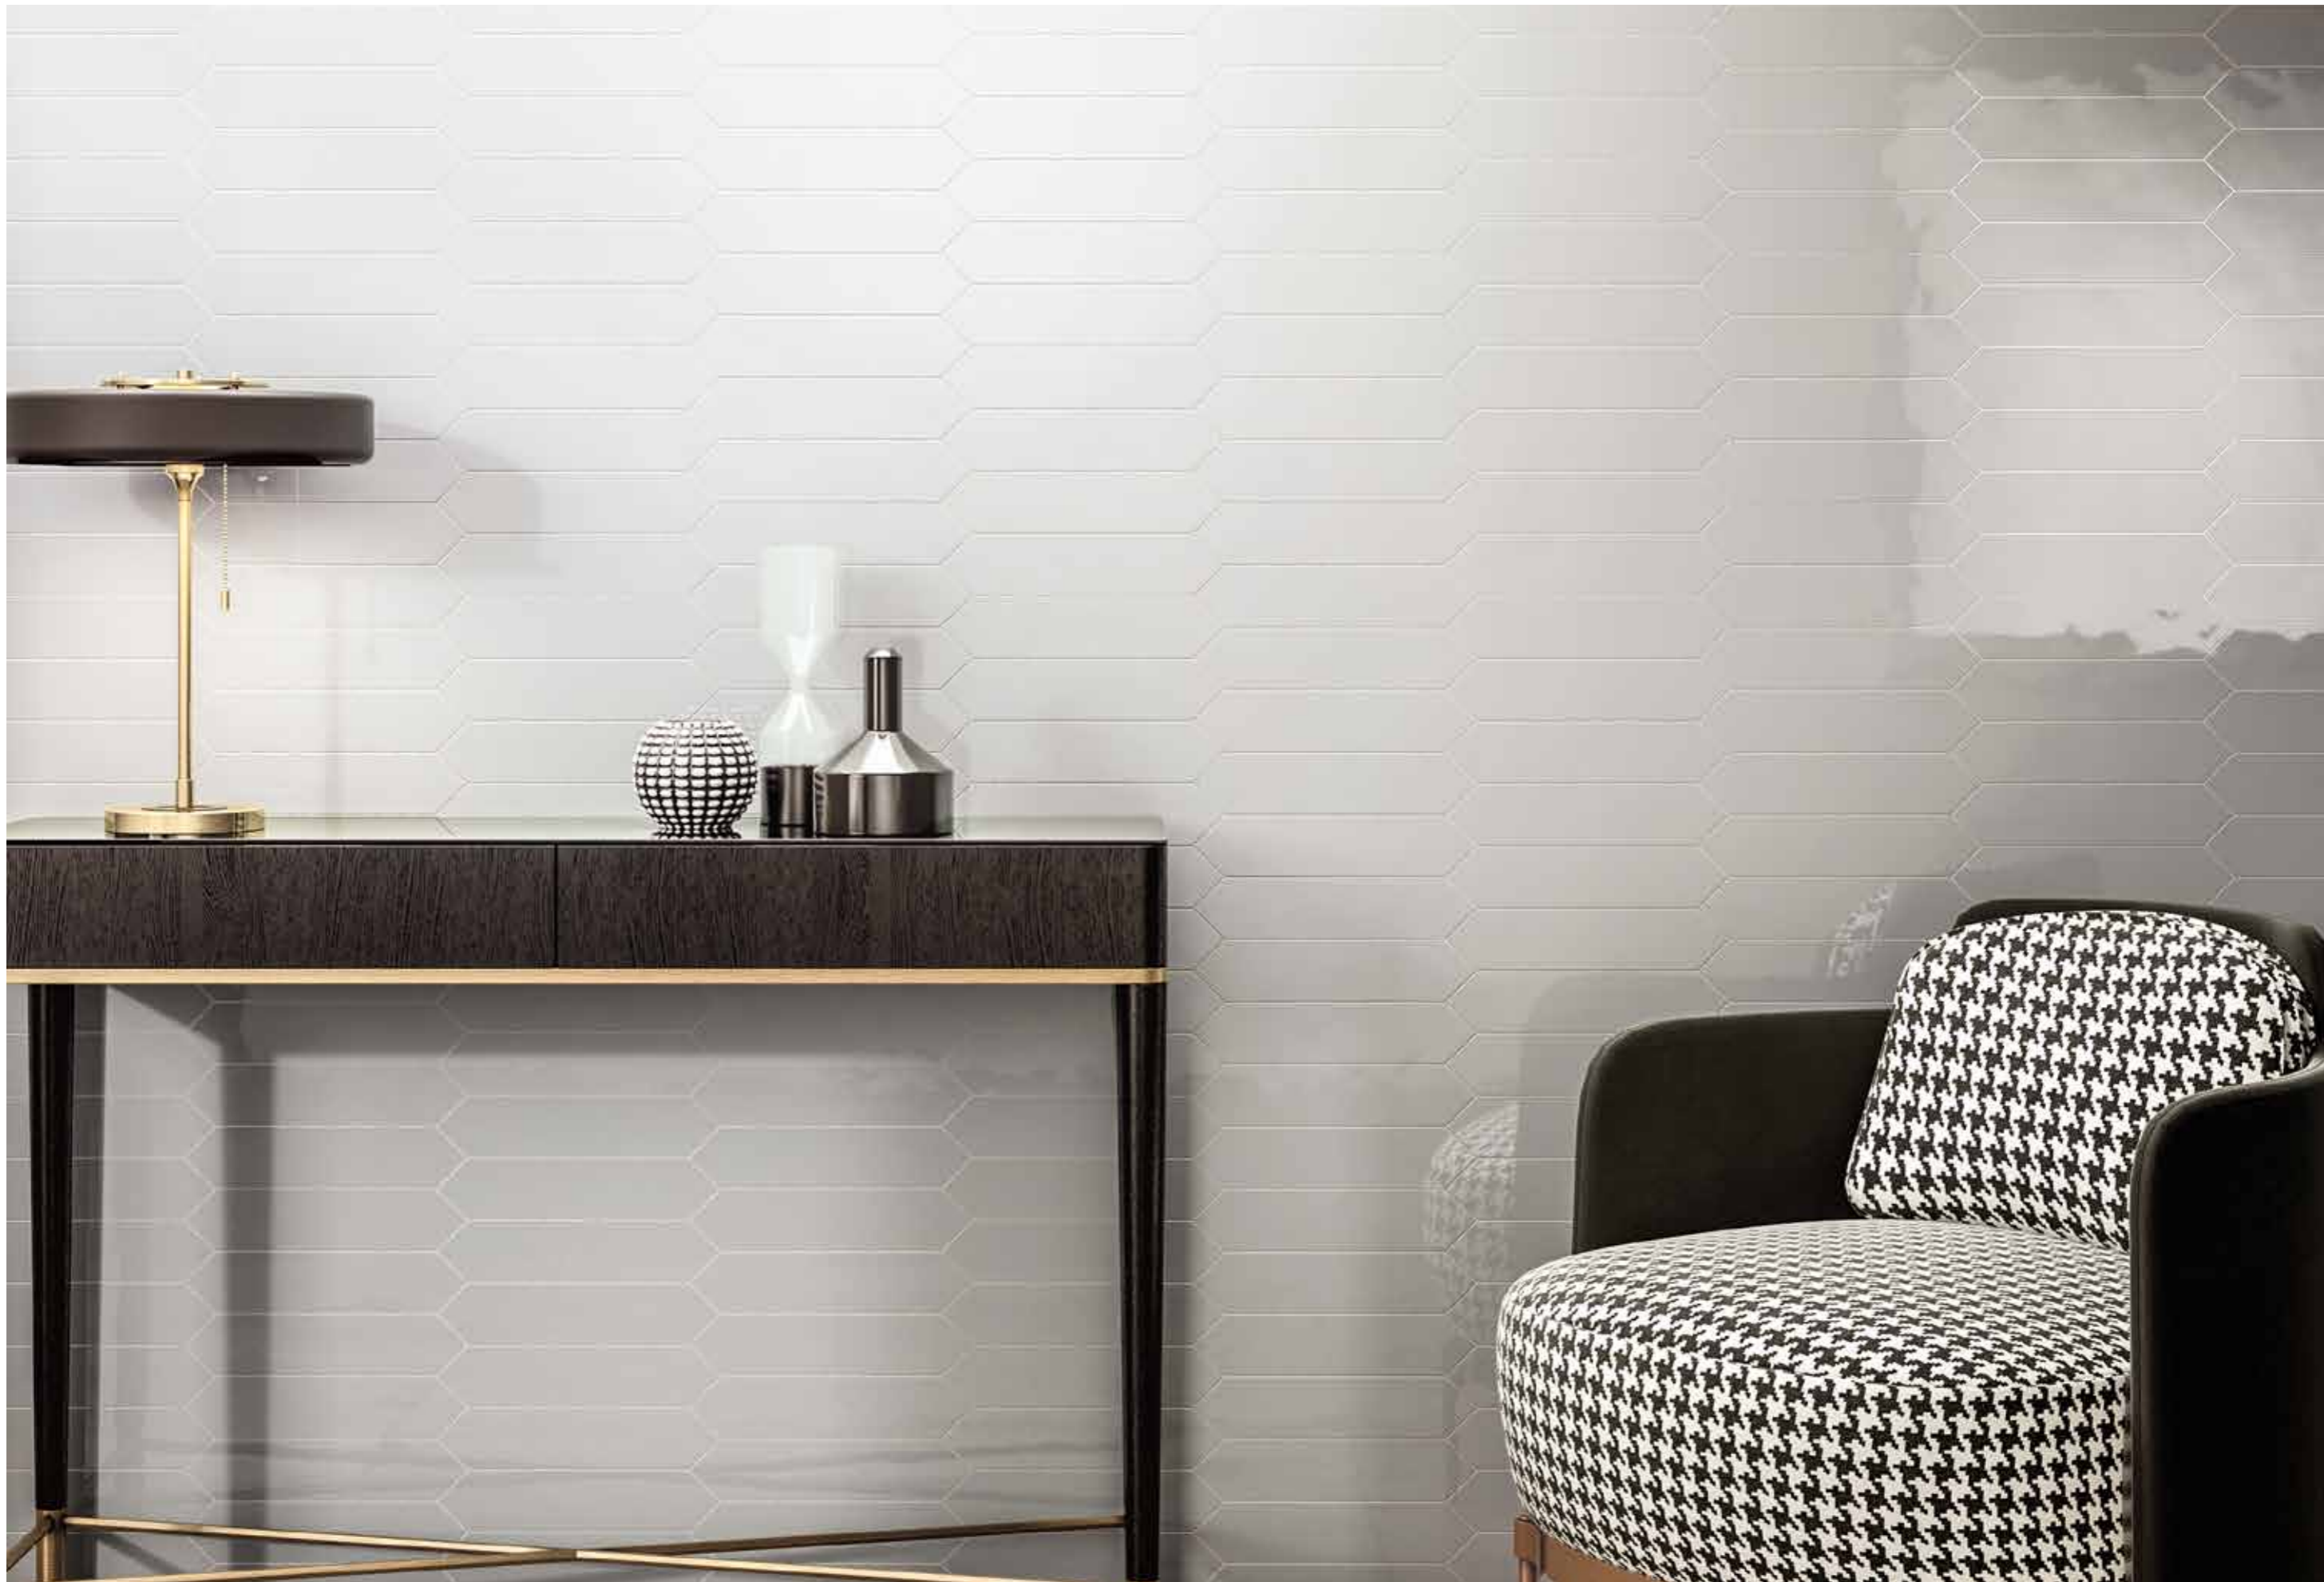

**Chic Ochre G.6**  
7.5x15cm 8mm | 3"x6" 0.31in

**Chic Vison G.6**  
7.5x15cm 8mm | 3"x6" 0.31in

Brick&More  
SOLUBLE BRICKS  
SMALL PARTS

6.5x33cm · 2.6"x13"

DIMSEY