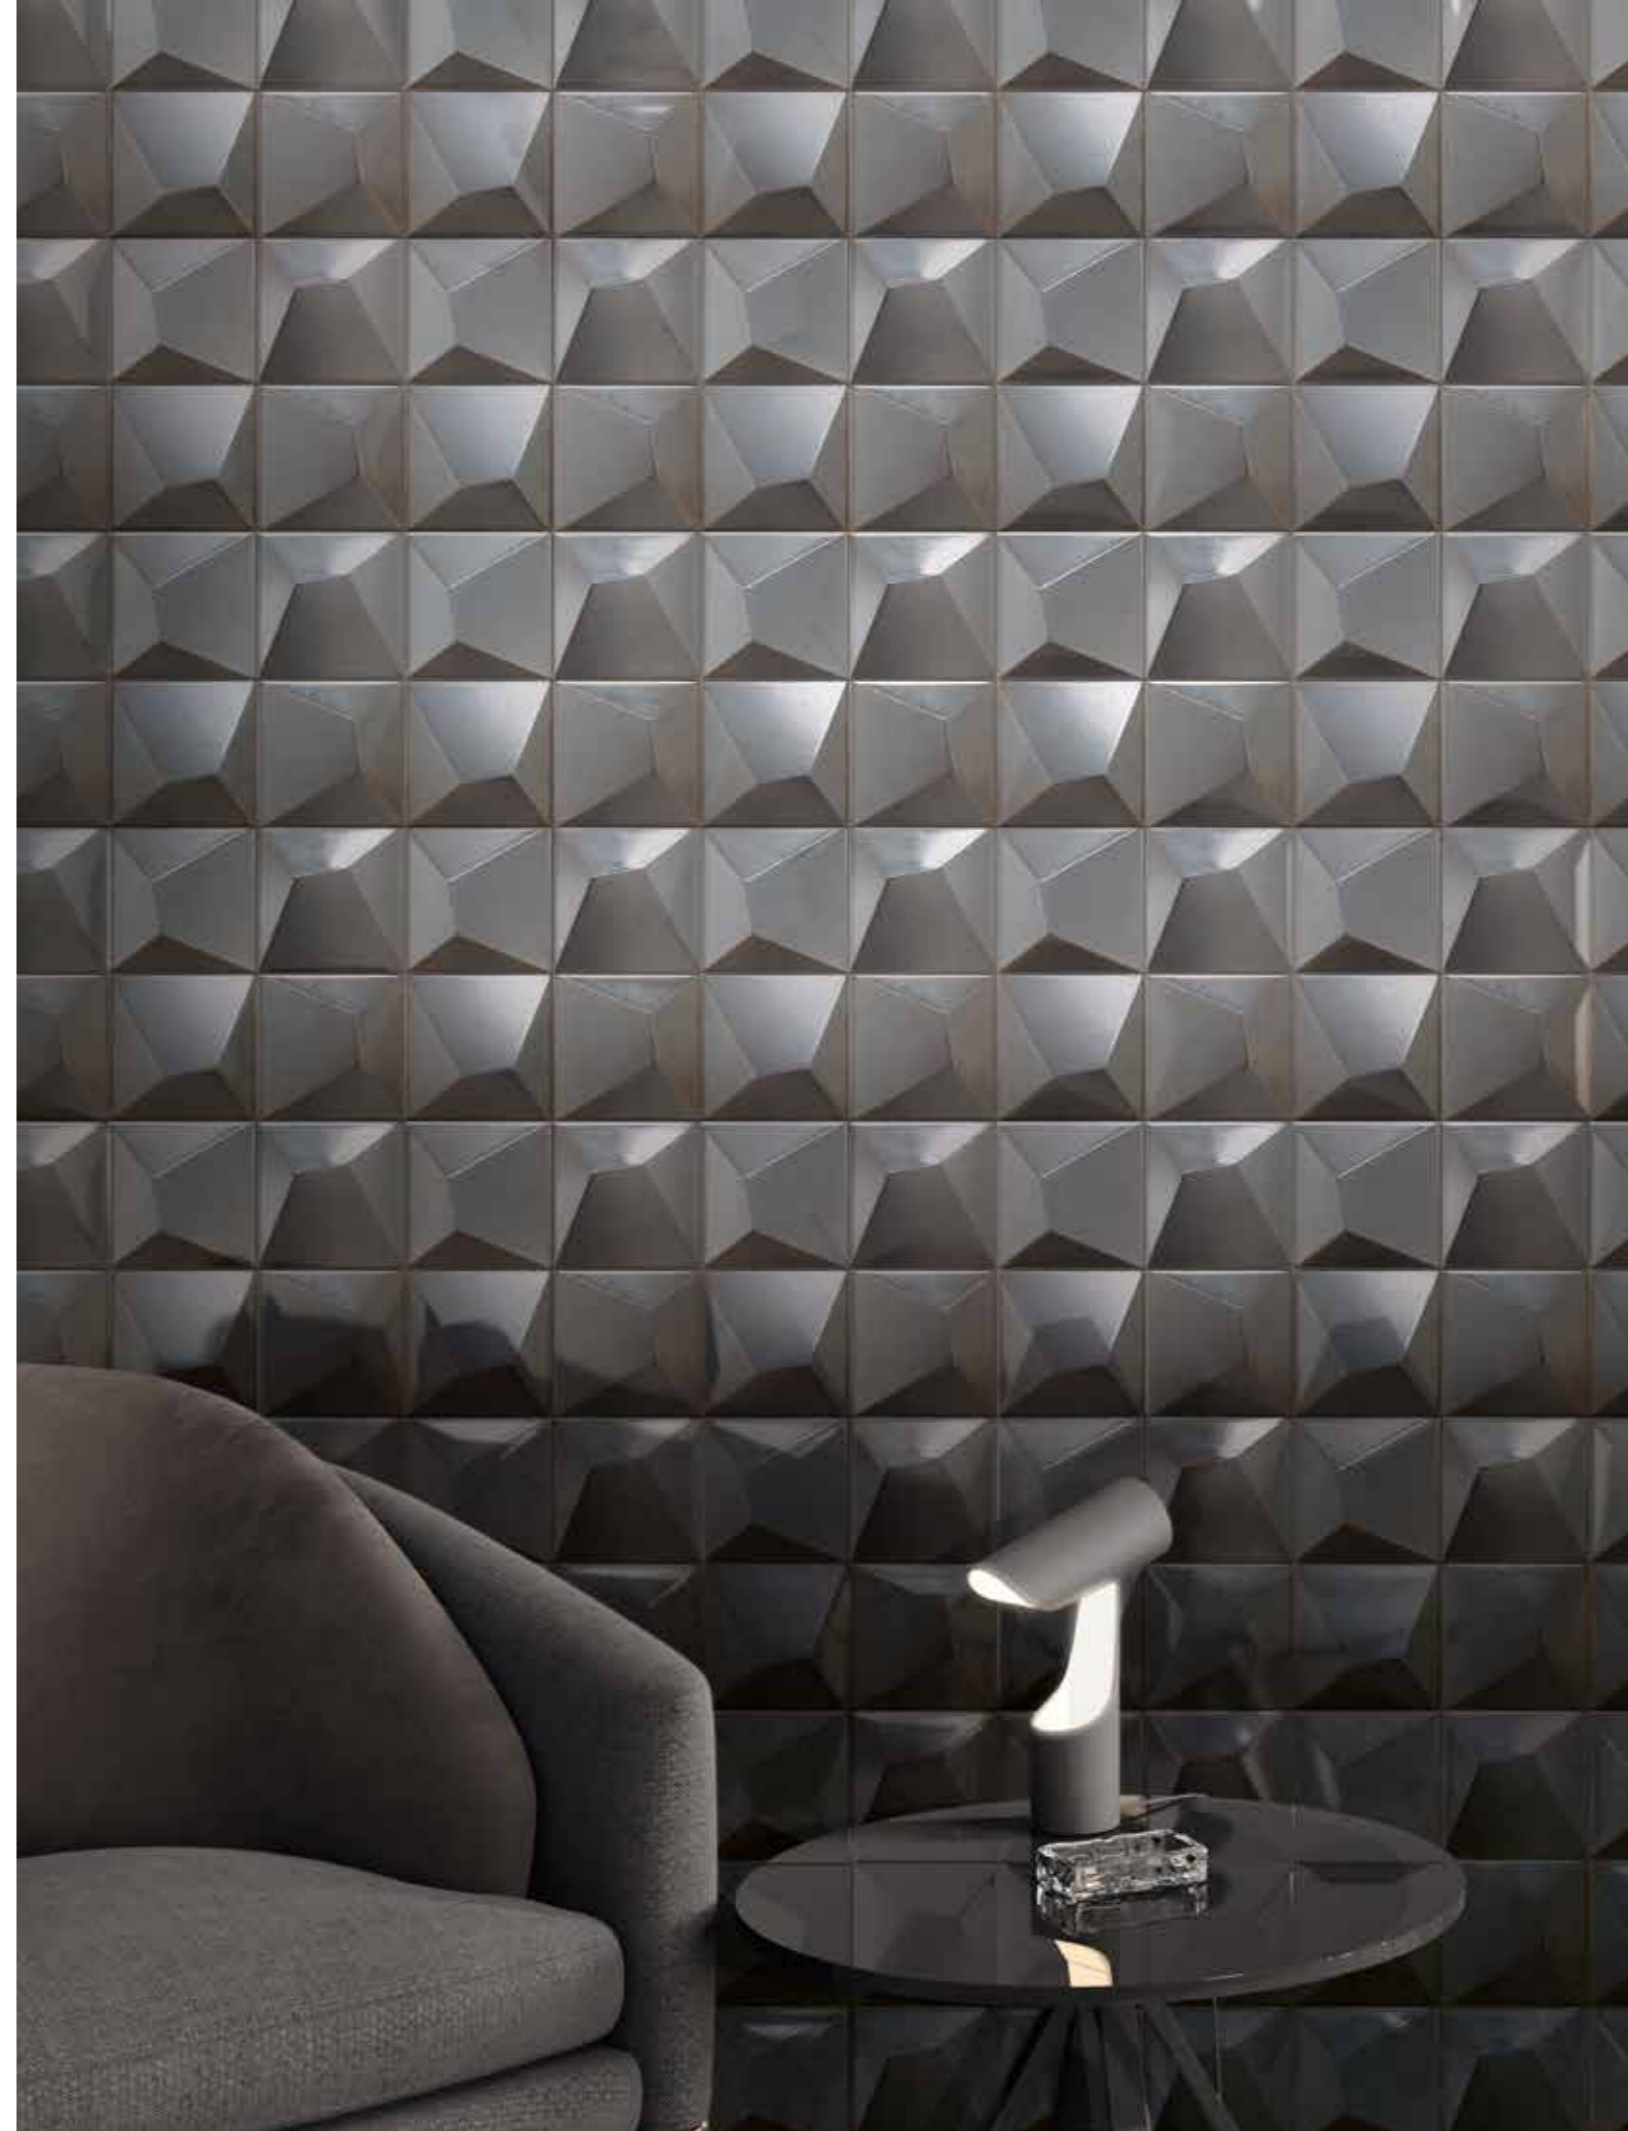

Vertex

WALL

WHITE BODY

2 MM

15x15cm 24mm
6"x6" 0.94in

WALL Vertex Line Silver G.144
15x15cm 24mm | 6"x6" 0.94in