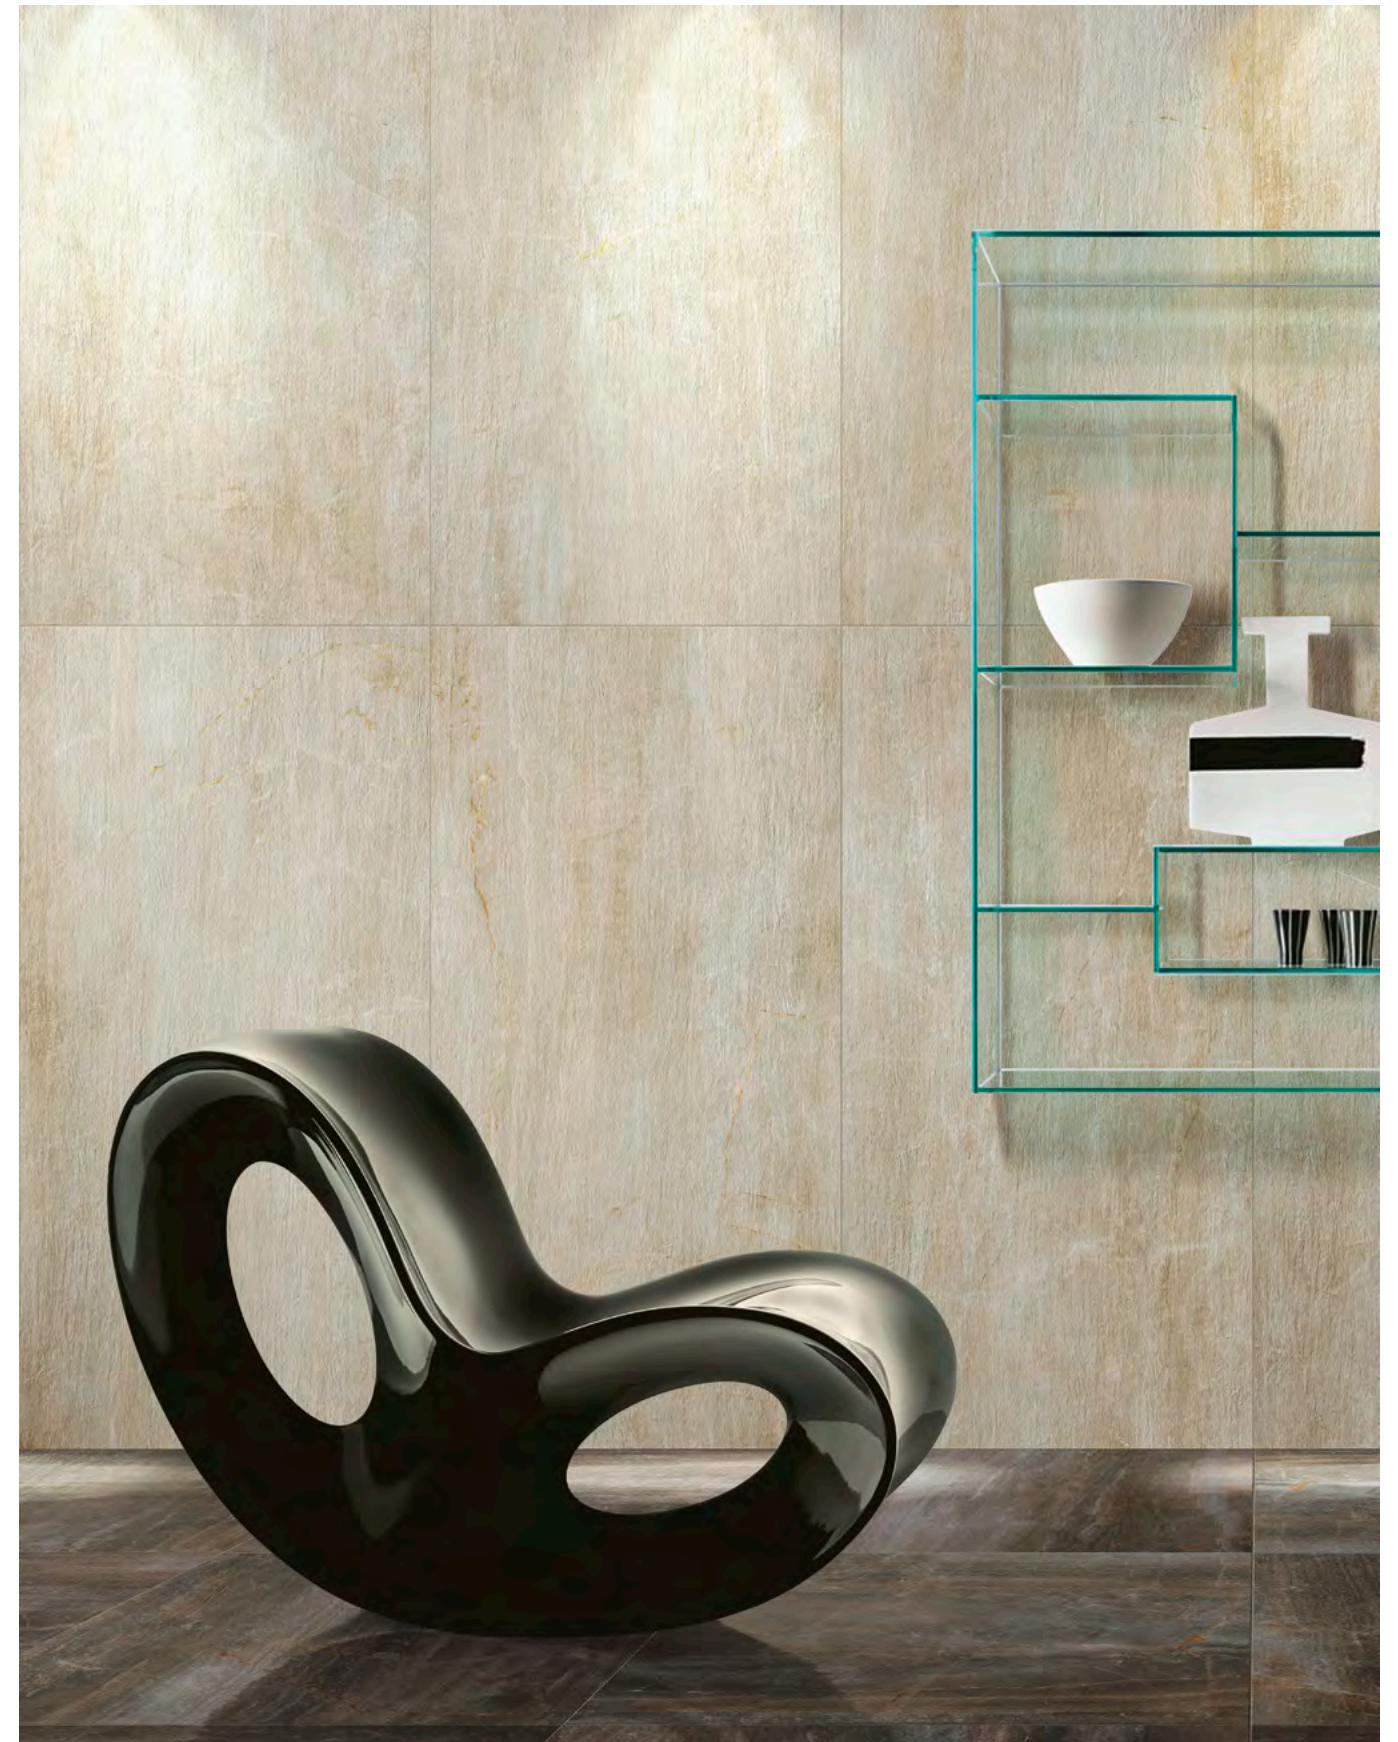

Crema 60x120 . 24"x48" rett / Bruno 60x120 . 24"x48" lux-rett