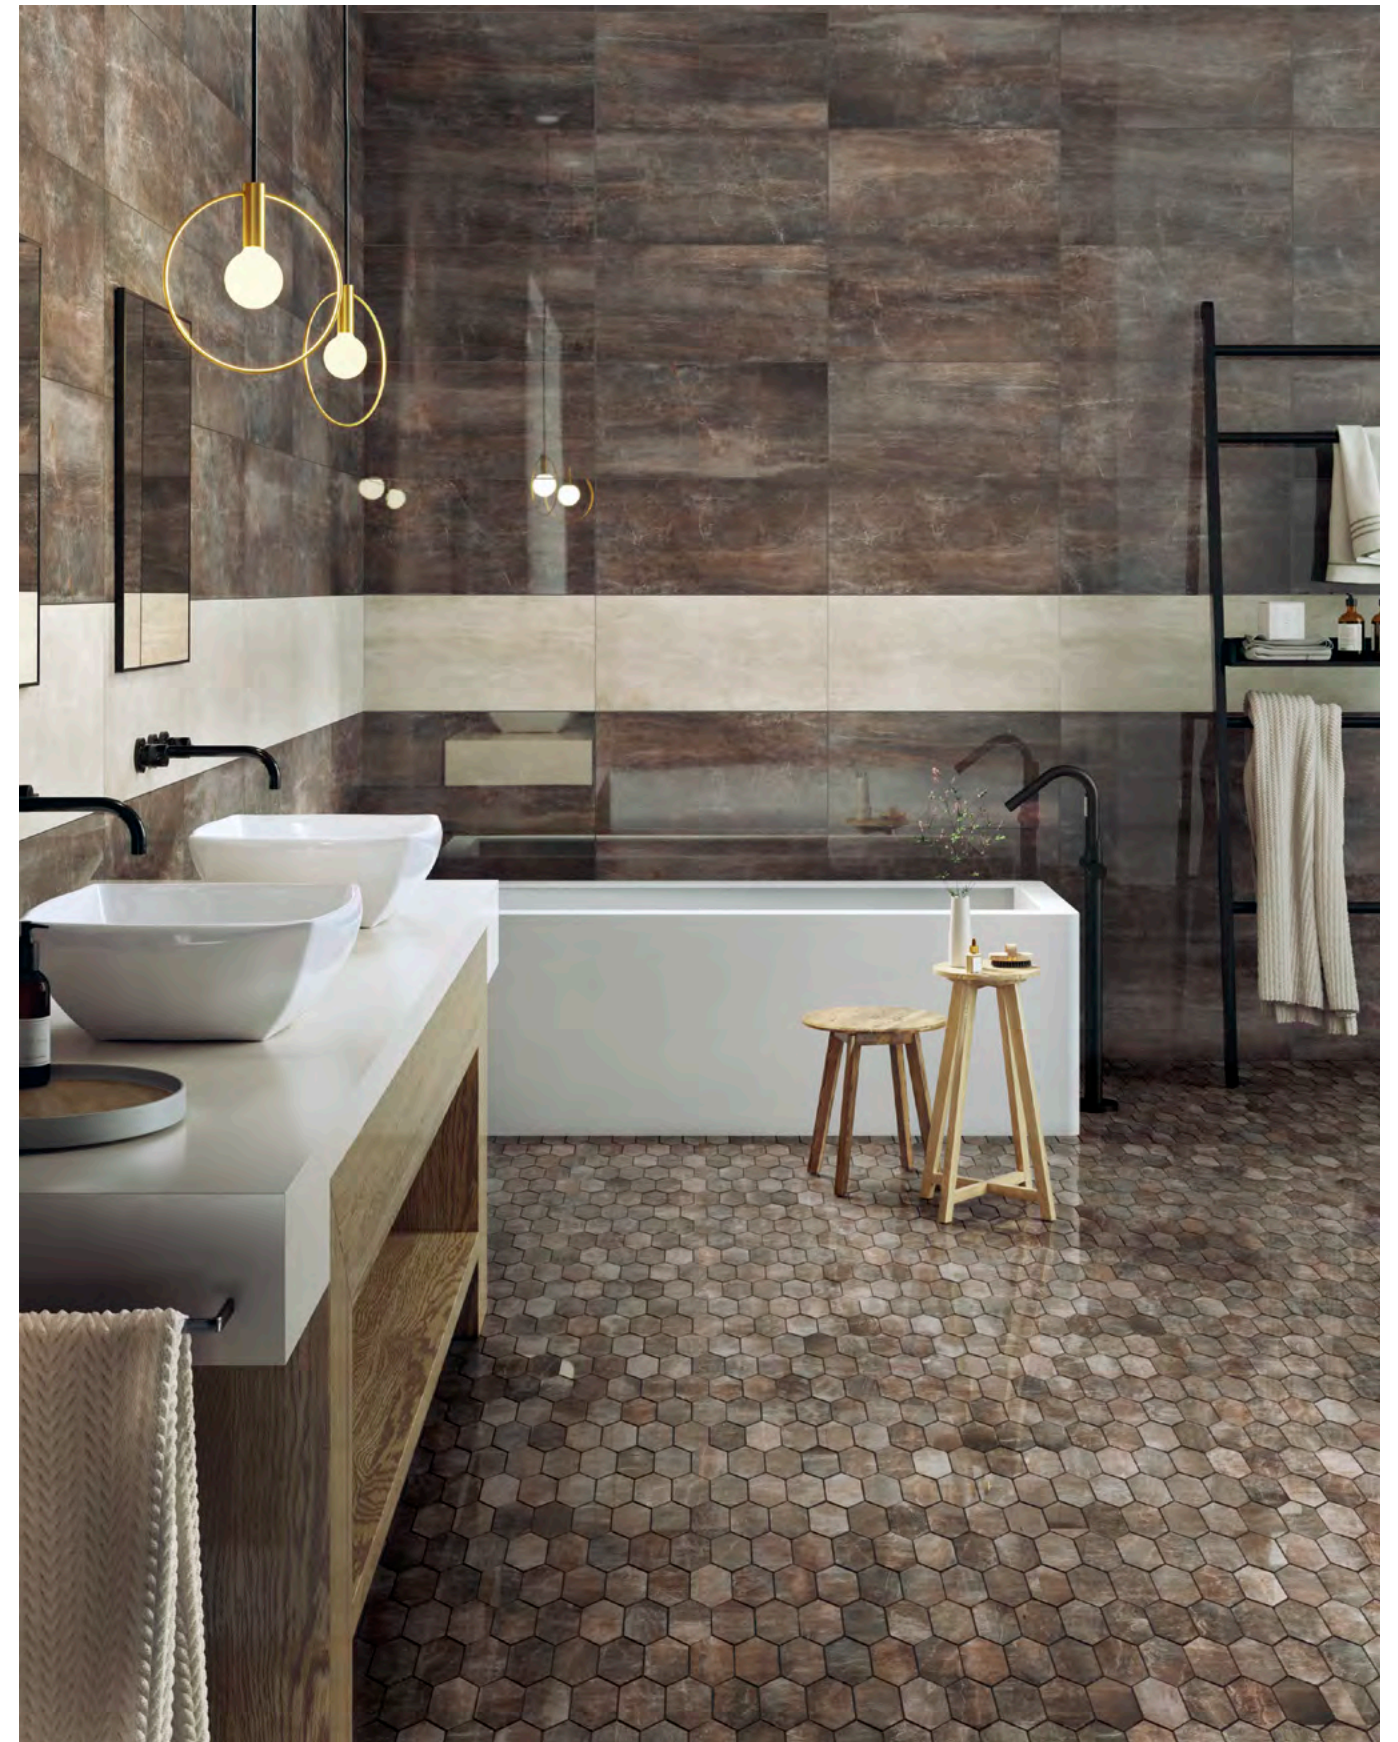

Perla 100x100 . 40"x40" lux-rett

39

Bruno 30x60 . 12"x24" lux-rett / Crema 30x60 . 12"x24" lux-rett / Mosaico Losanga Bruno 30x30 . 12"x12" lux-rett