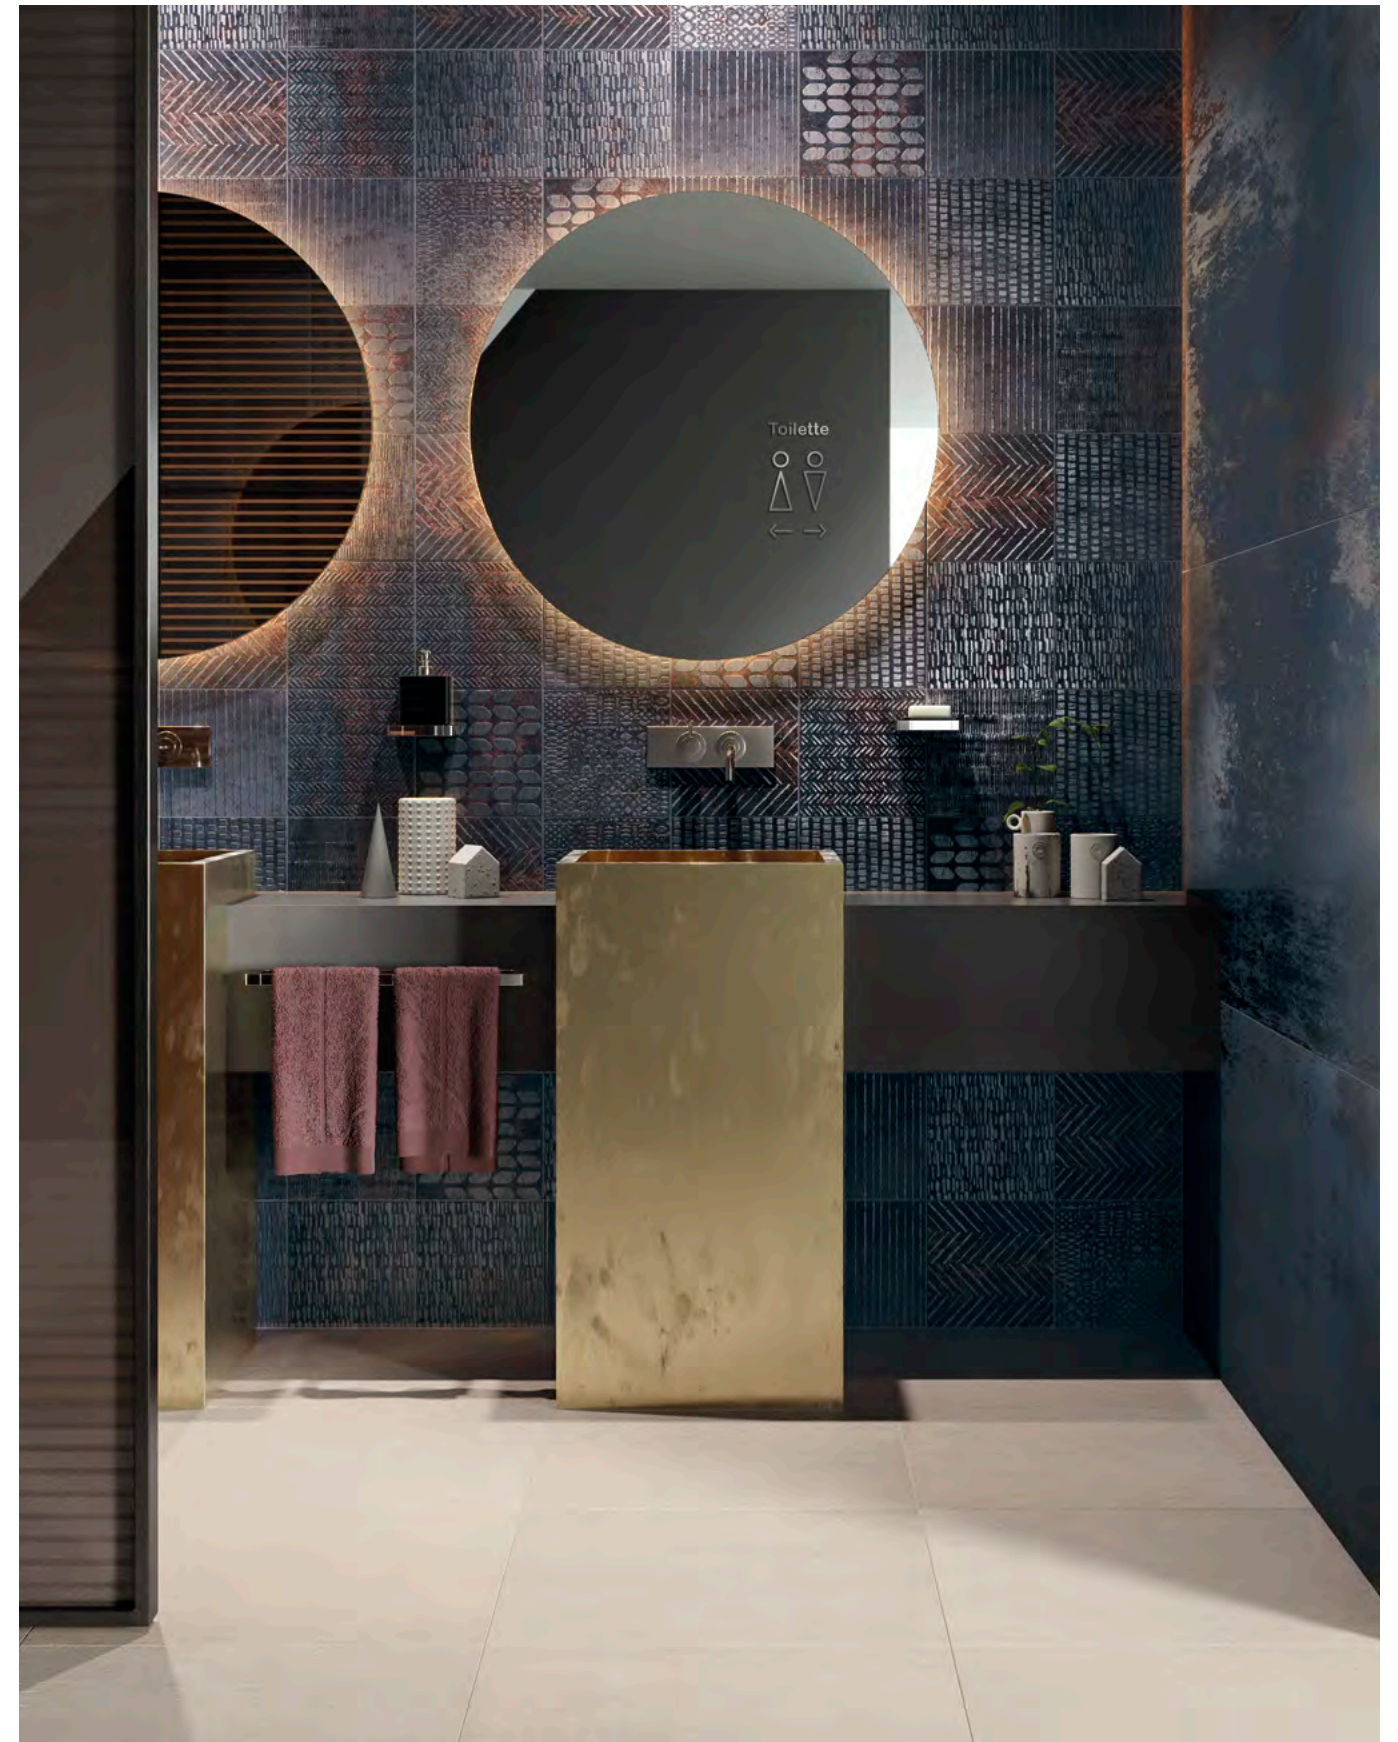

85

Metallo Nero 80x180 . 32"x72" rett / Metallo Lamiera Mix Nero S/8 25x25 . 10"x10" rett / Argilla Sabbia 100x100 . 40"x40" rett