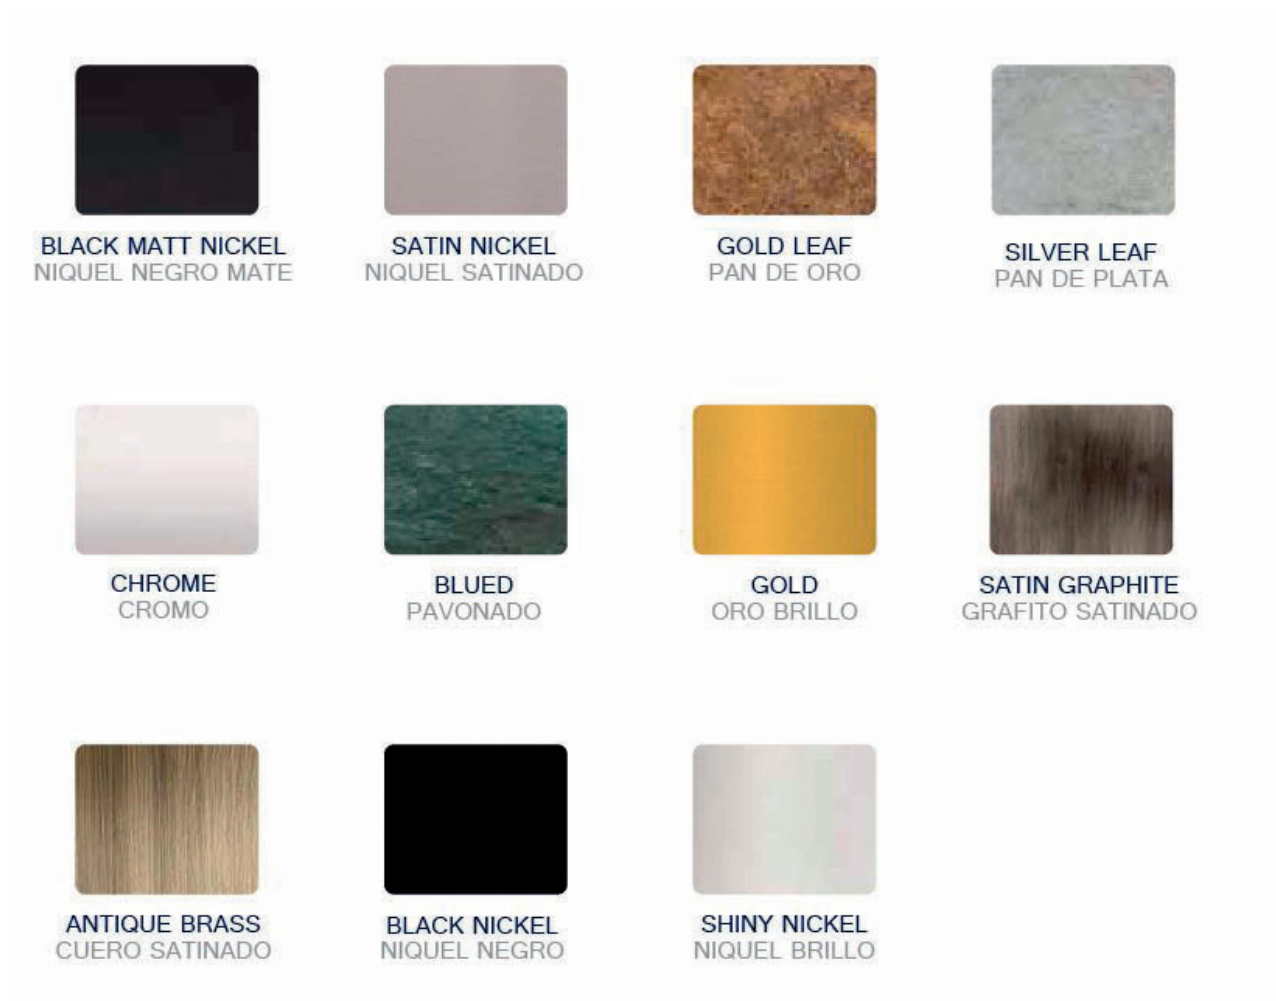

COPENLAMP®
iluminación

CONTEMPORARY

L I N E

COLOUR CHART

Nuestros productos deben limpiarse con un paño suave ligeramente humedecido con agua. No usar aerosoles ni productos abrasivos.

Our products should be cleaned with a soft cloth and slightly dampened with water. Do not use aerosol or abrasive products.