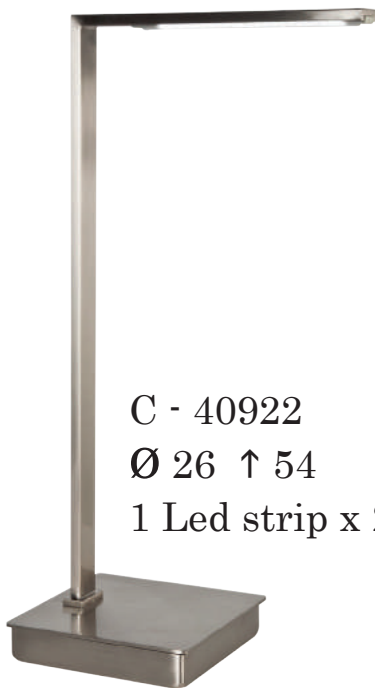

C - 40909
Ø 50 ↑ 75
2 Led x 6,5w

C - 40904 / S
Ø 30 ↑ 60
1 Led x 6,5w

C - 40908
Ø 50 ↑ 60
1 E27 Led x 8w

C - 40917
Ø 45 ↑ 65
2 Led x 6,5w

C - 40502
Ø 40 ↑ 60
1 E27 Led x 8w

C - 40109
Ø 50 ↑ 75
1 E27 Led x 8w

C - 40110
Ø 60 ↑ 80
1 E27 Led x 8w

C - 40929
Ø 30 ↑ 55
1 Led x 6,5w

C - 40928
Ø 26 ↑ 72
1 E27 Led x 8w

C - 40923
← 5 ↑ 100
1 Led strip x 28w

C - 40922
Ø 26 ↑ 54
1 Led strip x 28w

C - 40918 / SF
Ø 25 ↑ 125
1 Led x 6w