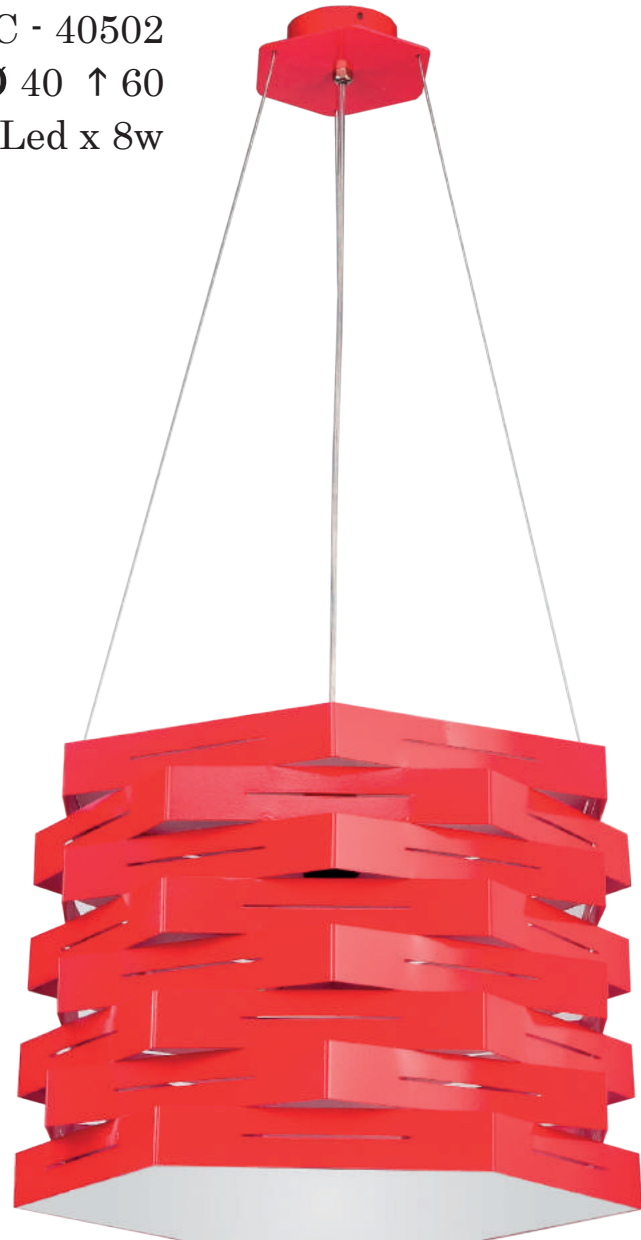

CONTEMPORARY
L I N E

C - 40101
← 71 ↗40 ↑ 40
10 Led x 1,5w

C - 40105

← 40 ↗13 ↑ 52

2 Led x 6,5w

C - 40107
Ø 60 ↑ 80
3 Led x 6,5w

C - 40108

Ø 45 ↑ 90

C - 40909
Ø 50 ↑ 75
2 Led x 6,5w

C - 40904 / S
Ø 30 ↑ 60
1 Led x 6,5w

C - 40908
Ø 50 ↑ 60
1 E27 Led x 8w

C - 40917
Ø 45 ↑ 65
2 Led x 6,5w

C - 40502
Ø 40 ↑ 60
1 E27 Led x 8w

C - 40109
Ø 50 ↑ 75
1 E27 Led x 8w

C - 40110
Ø 60 ↑ 80
1 E27 Led x 8w

C - 40929
Ø 30 ↑ 55
1 Led x 6,5w

C - 40928
Ø 26 ↑ 72
1 E27 Led x 8w

C - 40923
← 5 ↑ 100
1 Led strip x 28w

C - 40922
Ø 26 ↑ 54
1 Led strip x 28w

C - 40918 / SF
Ø 25 ↑ 125
1 Led x 6w

C - 40918 / F
Ø 25 ↑ 180
1 Led x 6w

C - 40918
Ø 18 ↑ 50
1 Led x 6w

C - 40919
Ø 30 ↑ 180
2 Led x 6w

C - 70000
 Ø 80 ↑ 92
 1 E27 Led x 8w

C - 70000 / S
 Ø 50 ↑ 70
 1 E27 Led x 8w

C - 70001
 Ø 80 ↑ 92
 1 E27 Led x 8w