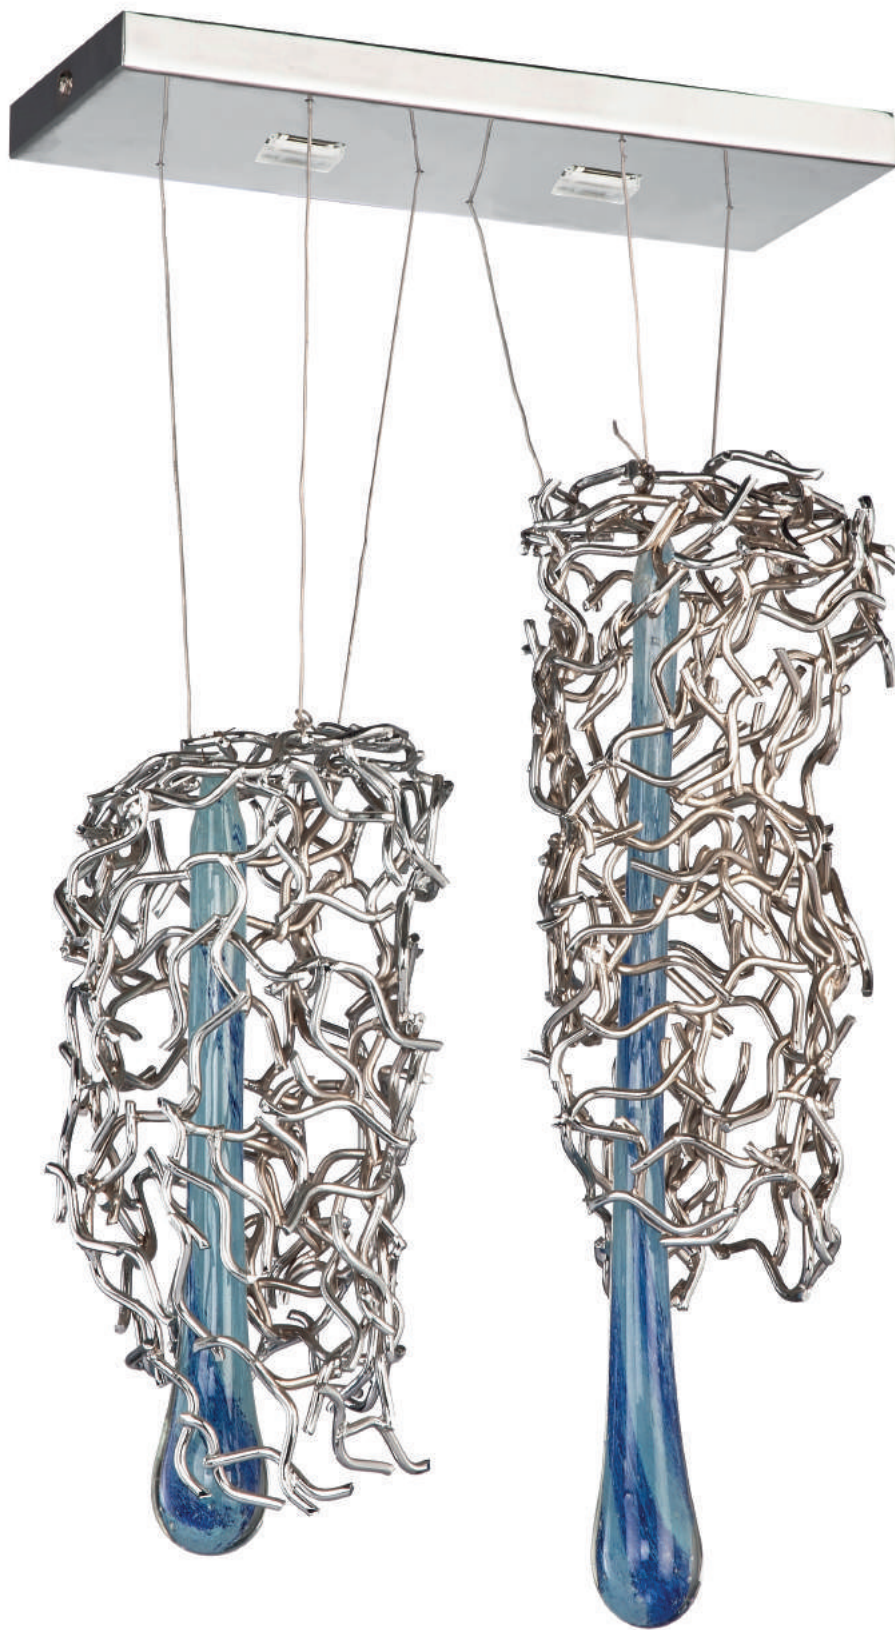

CONTEMPORARY
L I N E

C - 40101
← 71 ↗40 ↑ 40
10 Led x 1,5w

C - 40105

← 40 ↗13 ↑ 52

2 Led x 6,5w

C - 40107
Ø 60 ↑ 80
3 Led x 6,5w

C - 40108

Ø 45 ↑ 90

1 Led x 6,5w

C - 40924
Ø 60 ↑ 110
3 Led x 6,5w

C - 40505 / S
← 40 ↗25 ↑ 40
2 Led x 6,5 w

C - 40505
← 80 ↗25 ↑ 60
4 Led x 6,5w

C - 40903
Ø 45 ↑ 50
8 Led x 6,5w

C - 40501

Ø 40 ↑ 60

1 E27 Led x 8w

C - 40909
Ø 50 ↑ 75
2 Led x 6,5w

C - 40904 / S
Ø 30 ↑ 60
1 Led x 6,5w

C - 40908
Ø 50 ↑ 60
1 E27 Led x 8w

C - 40917
Ø 45 ↑ 65
2 Led x 6,5w

C - 40502
Ø 40 ↑ 60
1 E27 Led x 8w

C - 40109
Ø 50 ↑ 75
1 E27 Led x 8w

C - 40110
Ø 60 ↑ 80
1 E27 Led x 8w

C - 40929
Ø 30 ↑ 55
1 Led x 6,5w

C - 40928
Ø 26 ↑ 72
1 E27 Led x 8w

C - 40923
← 5 ↑ 100
1 Led strip x 28w

C - 40922
Ø 26 ↑ 54
1 Led strip x 28w

C - 40918 / SF
Ø 25 ↑ 125
1 Led x 6w