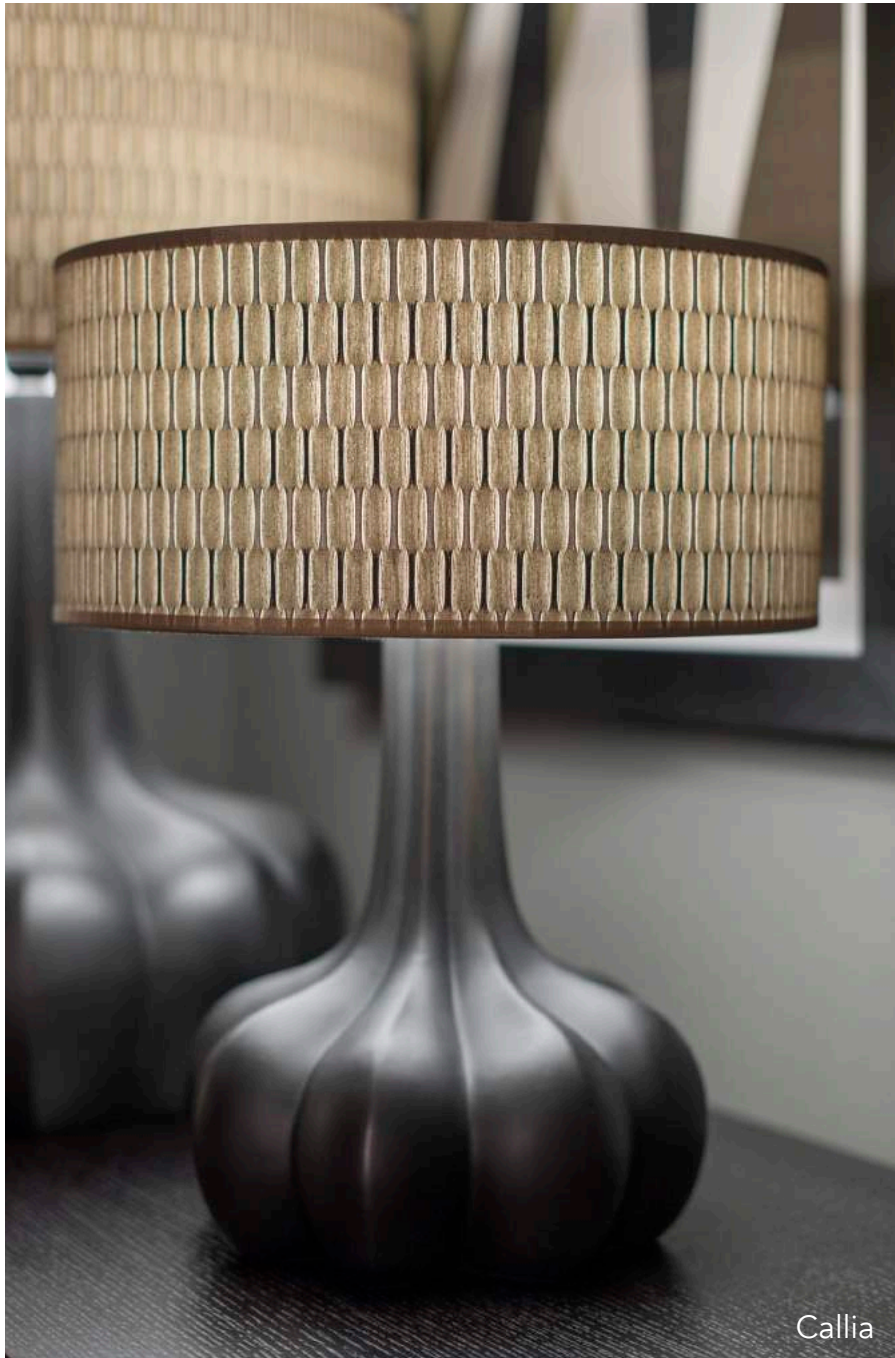

Callia

FUN FORMS

Playing with forms is
key to create visual
interest.