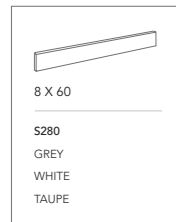

SPECIAL PIECES _ PIEZAS ESPECIALES

ROUNDED EDGE SKIRTING
RODAPIÉ ROMO