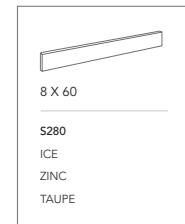

SPECIAL PIECES _ PIEZAS ESPECIALES

ROUNDED EDGE SKIRTING RODAPIÉ ROMO