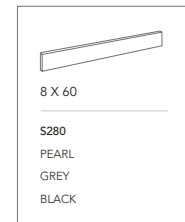

SPECIAL PIECES _ PIEZAS ESPECIALES

ROUNDED EDGE SKIRTING RODAPIÉ ROMO