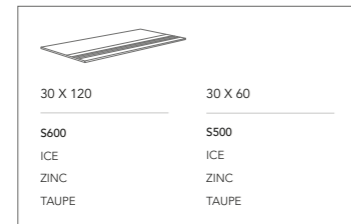

STEP PELDAÑO