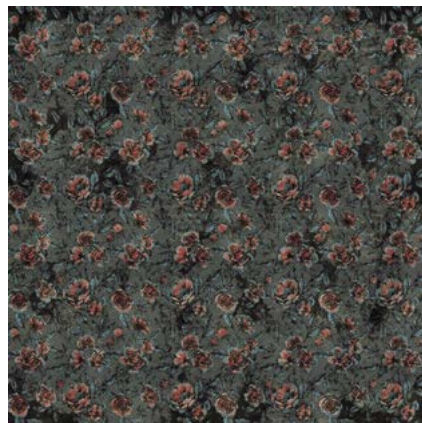

# Redrose

GW 2018

Design

Inkiostro Bianco

COD : INKSYCM1801

COD : INKSYCM1802

COD : INKSYCM1803