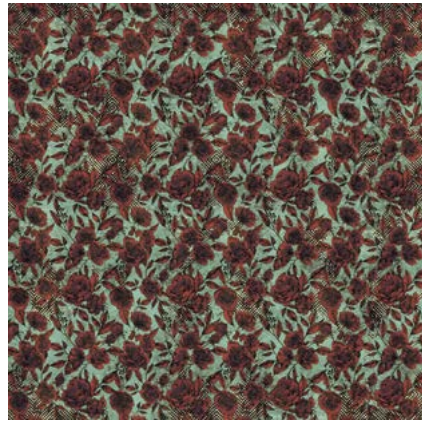

Redrose

GW 2018

Design

Inkiostro Bianco

COD : INKSYCM1801