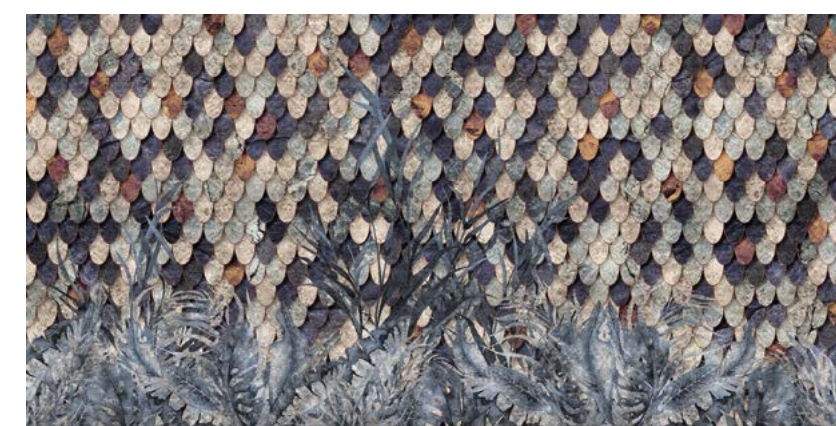

Bluescale

GW2019

Design

Inkiostro Bianco

COD : INKKLZA1901