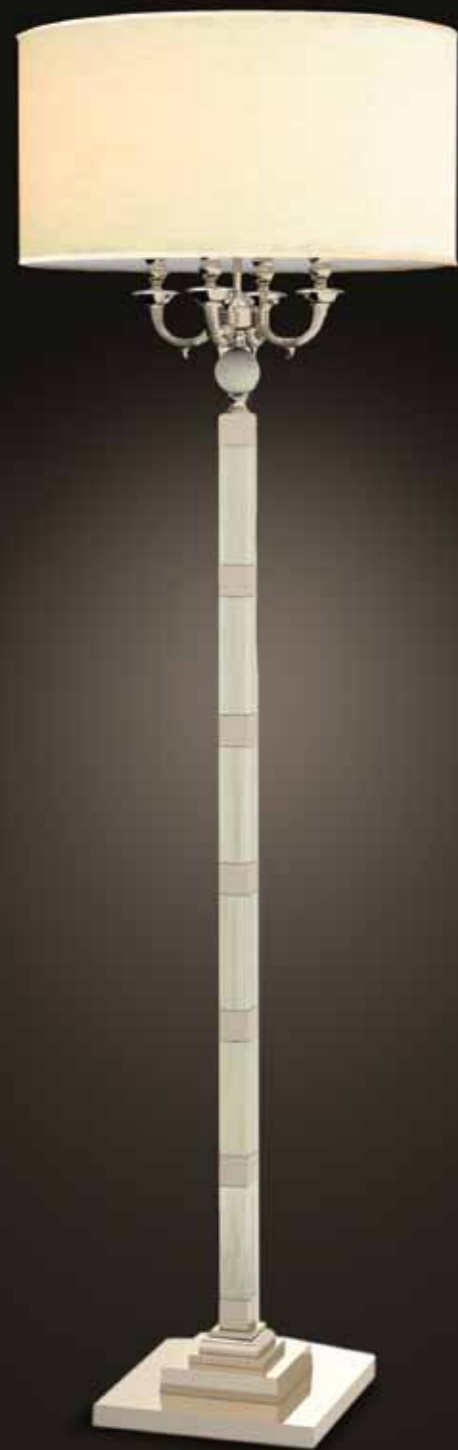

2548

ALKAID

Lampada con particolari in fusione di ottone e paralume in tessuto.

Lamp with details in brass casting and fabric lamp shade.

2544 Lampada da tavolo in ottone finitura oro chiaro e marmo calacatta - *Table lamp in brass with light gold finish and calacatta marble*
Lampade - *Bulbs 3x max 60w E14 - USA E12*
cm H69 L40 - cm H69 W40 - H27" W16"

2545 Lampada da tavolo in ottone finitura oro chiaro e marmo bianco con particolare in cristallo
Table lamp in brass with light gold finish and white marble. Crystal detail
Lampada - *Bulb 1x max 100w E27 - USA E26*
cm H64 L40 - cm H64 W40 - H25" W16"

2546 Lampada da tavolo in ottone finitura oro chiaro e onice bianco - *Table lamp in brass with light gold finish and white onyx*
Lampade - *Bulbs 4x max 25w E14 - USA E12*
cm H76 L45 - cm H76 W45 - H30" W18"

2548 Lampada da terra in ottone finitura oro chiaro
Floor lamp in brass with light gold finish and white onyx.
Lampada - *Bulb 4x max 40w E27 - USA E26*
cm H179 L55 P55 - cm H179 W55 D55 - H70" W22" D22"