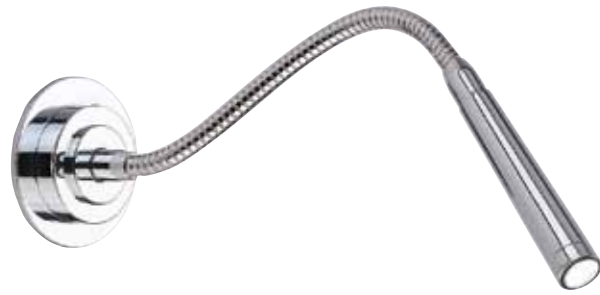

1146

1143

1140

1147

1145

1141

AZIMUT

Lampada con luce di lettura in ottone, finitura nichel lucido o cromato.

Reading lamp with polished nickel or chromed finish.

1140 Lampada da parete - *Wall lamp*
Lampada - *Bulb* LED 1,4w - 350mA
trasformatore incorporato - *with built-in transformer*
220V - 1,4w
cm L6 P48 - cm W6 D47 - W2" D19"

1141 Lampada da parete con interruttore incorporato - *Wall lamp with built-in switch*
Lampada - *Bulb* LED 1,4w - 350mA
trasformatore incorporato - *with built-in transformer*
220V - 1,4w
cm L6 P52 - cm W6 D52 - W2" D21"

1143 Lampada da parete - *Wall lamp*
Lampada - *Bulb* LED 1,4w - 350 mA
trasformatore incorporato - *with built-in transformer*
cm L6 P48 - cm W6 D48 - W3" D19"

1145 Lampada da parete - *Wall lamp*
Lampada - *Bulb* LED 1,4w - 350 mA
trasformatore incorporato - *with built-in transformer*
cm L6 P50 - cm W6 D50 - W2" D20"

1146 Lampada da parete - *Wall lamp*
Lampada - *Bulb* LED 1,4w
trasformatore remoto - *with remote transformer*
cm L6 P30 - cm W6 D36 - W2" D12"

1147 Lampada da parete - *Wall lamp*
Lampada - *Bulb* LED 1,4w - 350 mA
trasformatore incorporato - *with built-in transformer*
cm L6 P36 - cm W6 D36 - W2" D14"