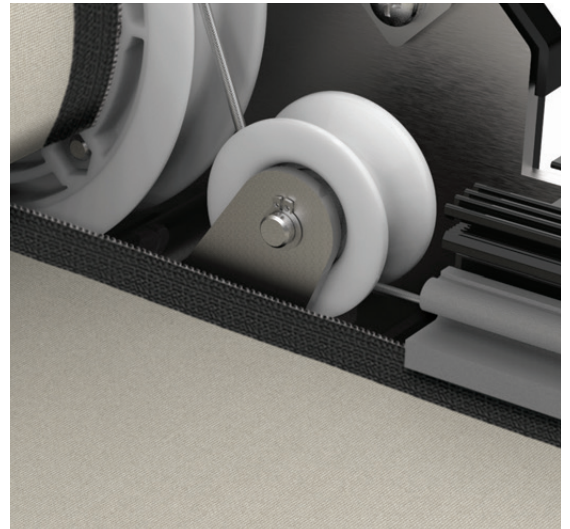

WPRO

Starbox 4160 is the headbox roller blind with windproof zipper side channels that in outdoors can ensure the best fabric cover operation even in the event of bad weather conditions.