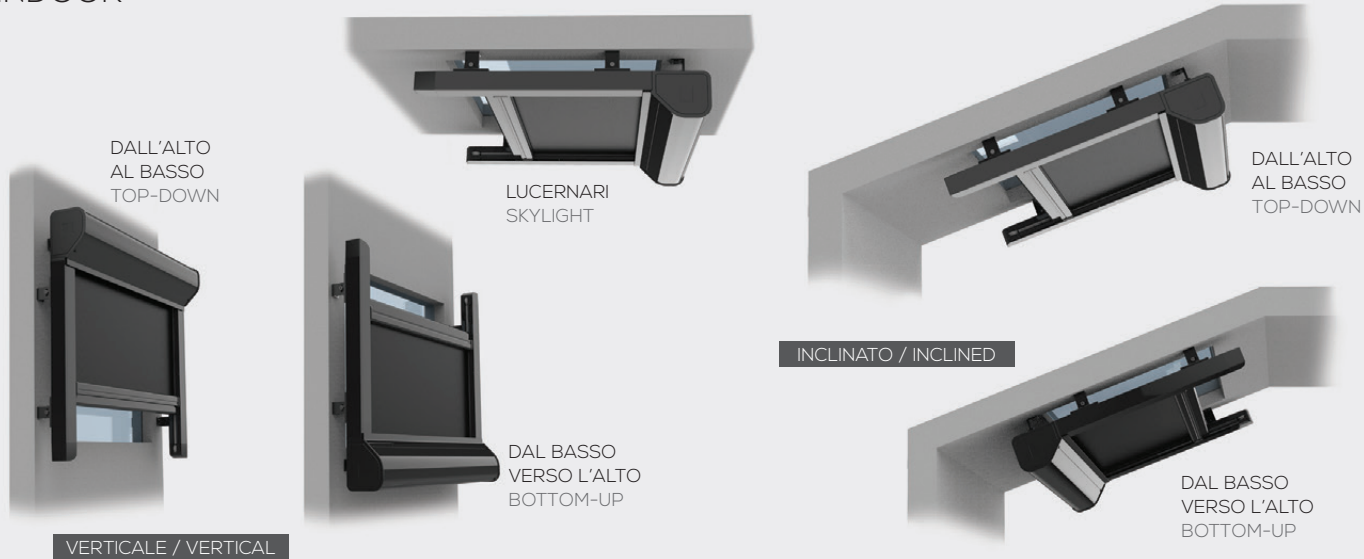

PORTATA SISTEMI SYSTEMS LOAD

Starbox 4160 (1900R60)

H \ L	140	160	180	200	220	240	260	280	300
100	800	800	800	800	800	800	800	800	800
120	800	800	800	800	800	800	800	800	800
140	800	800	800	800	800	800	800	800	800
160	800	800	800	800	800	800	800	800	800
180	800	800	800	800	800	800	800	800	800
200	800	800	800	800	800	800	800	800	800
240	800	800	800	800	800	800	800	800	550
280	800	800	800	800	550	550	550	550	550
320	800	550	550	550	550	550	550	550	330
360	550	550	550	550	330	330	330	330	330
400	550	550	330	330	330	330	330	330	330

Starbox 4160 (1900G60)

H \ L	140	160	180	200	220	240	260	280	300
100	800	800	800	800	800	800	800	800	800
120	800	800	800	800	800	800	800	800	800
140	800	800	800	800	800	800	800	800	800
160	800	800	800	800	800	800	800	800	800
180	800	800	800	800	800	800	800	800	800
200	800	800	800	800	800	800	800	800	800
240	800	800	800	800	800	800	800	800	550
280	800	800	800	800	550	550	550	550	550
320	800	550	550	550	550	550	550	550	330
360	550	550	550	550	330	330	330	330	330
400	550	550	330	330	330	330	330	330	330

Starbox 4160 WPRO (1960G4)

H \ L	140	160	180	200	220	240	260	280	300
100	800	800	800	800	800	800	800	800	800
120	800	800	800	800	800	800	800	800	800
140	800	800	800	800	800	800	800	800	800
160	800	800	800	800	800	800	800	800	800
180	800	800	800	800	800	800	800	800	800
200	800	800	800	800	800	800	800	800	800
240	800	800	800	800	800	800	800	800	550
280	800	800	800	800	550	550	550	550	550
320	800	550	550	550	550	550	550	550	330
360	550	550	550	550	330	330	330	330	330
400	550	550	330	330	330	330	330	330	330

INSTALLAZIONI INSTALLATIONS

INDOOR