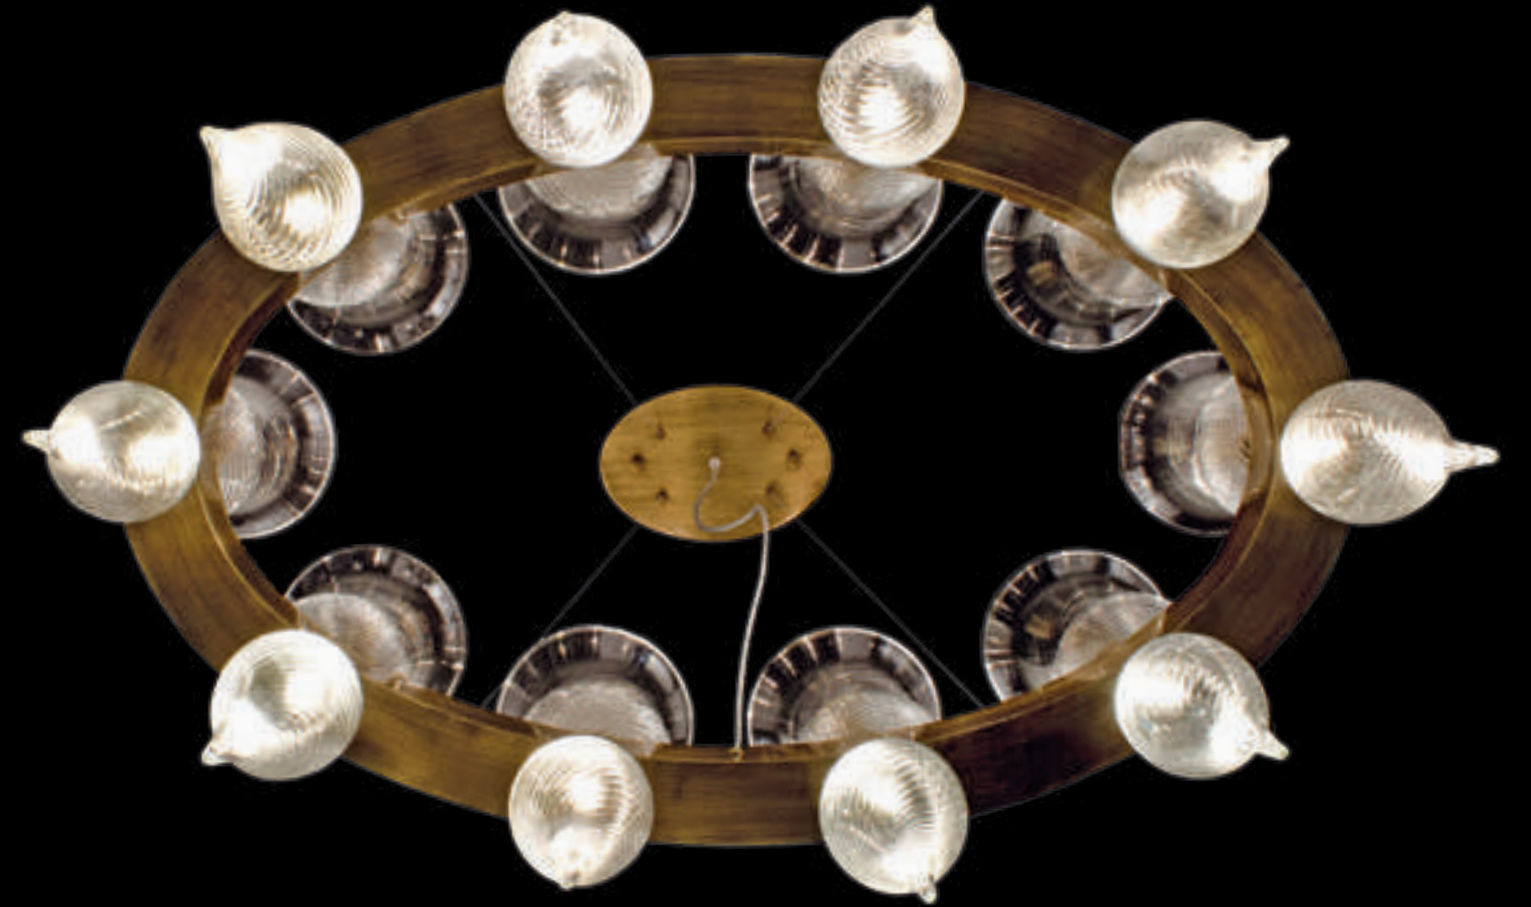

Heritage

B1030E-20-CY8

W 110 cm
H 110 cm
D 75 cm

- C9 x 10
- C4 x 10
- 35 kg
- clear
- burnished brass

CE
IP20