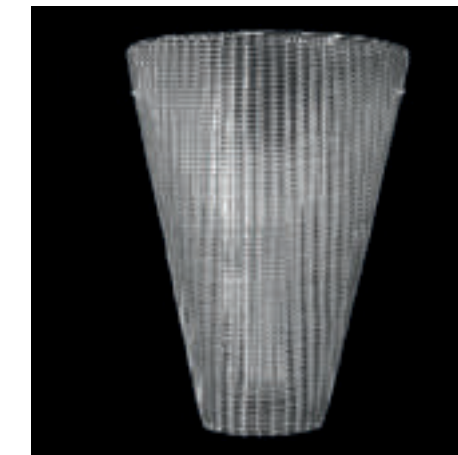

AP7010-C
W 35 cm - H 40 cm - D 20 cm
E14 x 3 7 KG