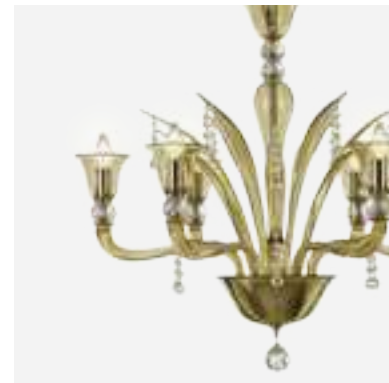

Tresor p. 48