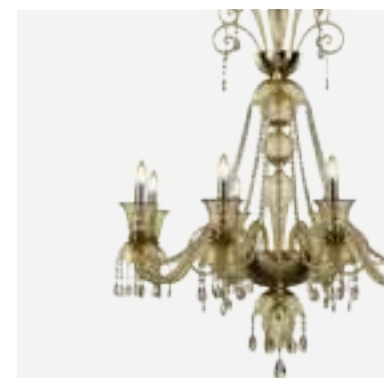

Pasternak p. 28