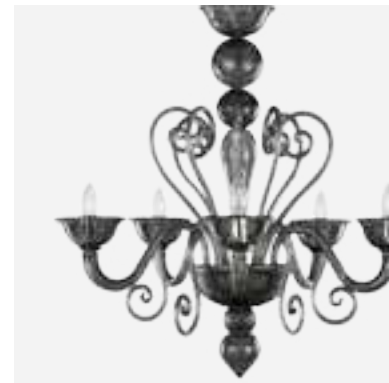

Gatsby Naked p. 46