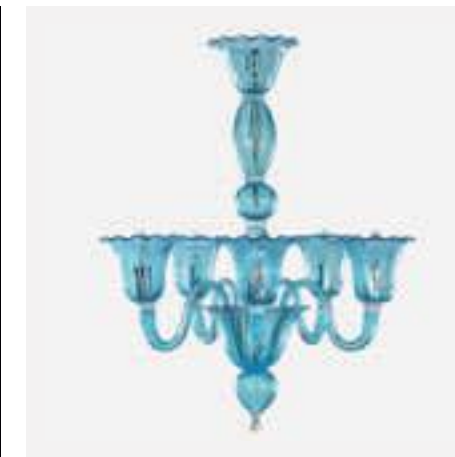

L0364-5-Q1-MG
Ø 65 cm - H 70 cm - C 30 cm - R 10 cm
E14 6 x MAX 60W 7 KG