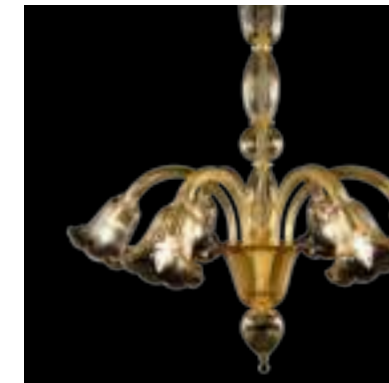

Bellepoque 394 p. 92