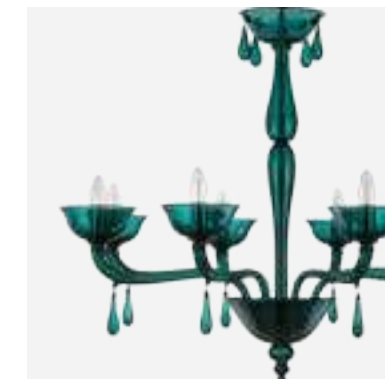

Portofino p. 24