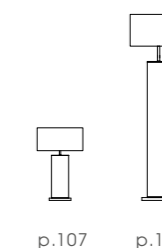

FINITURE STRUTTURA / STRUCTURE FINISHES

1. **Galvanica di serie**
   Standard Galvanic
2. Ottone Lucido / Polished Brass
   - Nichel / Nickel
3. **Galvanica a richiesta**
   On request Galvanic
4. Cromo / Chrome
   - Nichel Nero / Black Nickel
   - Rame Brunito / Burnished Copper
   - Oro Chiaro / Light Gold
   - Ottone Brunito / Burnished Brass
   - Ottone Satinato / Satin Brass