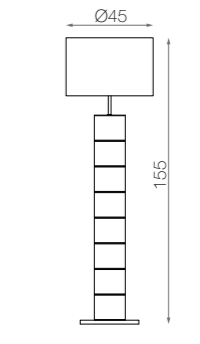

ART. 1631

SORGENTE LUMINOSA / LIGHT SOURCE

Lamp	Qt.	Watt	Volt	Hertz
Alogena Halogen	E27 USA E26	1	max. 100W	230V 50Hz

Dispositivo compatibile con lampadine di classi energetiche da E a A++.
Lampadina esclusa.
Compatible device with light bulbs from E to A++ energy classes.
Light bulb excluded.

FINITURE PARALUME / LAMPSHADE FINISHES

Lux, Nobili
Lux, Nobili

FINITURE CORPO LAMPADA / BODY LAMP FINISHES

Laccate, Silk, Lucide, Materiche
Lacquered, Silk, Glossy, Materic

FINITURE STRUTTURA / STRUCTURE FINISHES

Galvanica di serie
Standard Galvanic

- Ottone Lucido / Polished Brass
- Nichel / Nickel

Galvanica a richiesta
On request Galvanic

- Cromo / Chrome
- Nichel Nero / Black Nickel
- Rame Brunito / Burnished Copper
- Oro Chiaro / Light Gold
- Ottone Brunito / Burnished Brass
- Ottone Satinato / Satin Brass