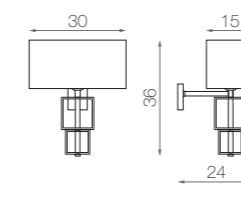

HILTON

ART. 1170