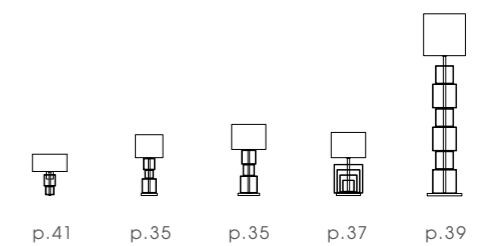

SORGENTE LUMINOSA / LIGHT SOURCE

Lamp	Qt.	Watt	Volt	Hertz
Alogena Halogen	E27 USA E26	1	max. 100W	230V 50Hz

Dispositivo compatibile con lampadine di classi energetiche da E a A++.
Lampadina esclusa.
Compatible device with light bulbs from E to A++ energy classes.
Light bulb excluded.

Componenti quadrate rotabili.
Square rotating components.

FINITURE PARALUME / LAMPSHADE FINISHES

Lux, Nobili
Lux, Nobili

FINITURE STRUTTURA / STRUCTURE FINISHES

1. Galvanica di serie
     Standard Galvanic
   - Galvanica a richiesta
     On request Galvanic
2. Ottone Lucido / Polished Brass
   - Nichel / Nickel
   - Cromo / Chrome
   - Nichel Nero / Black Nickel
   - Rame Brunito / Burnished Copper
   - Oro Chiaro / Light Gold
   - Ottone Brunito / Burnished Brass
   - Ottone Satinato / Satin Brass

HILTON lampada da terra - art. 1174
Struttura, fin. Galvaniche - Nichel
Paralume, col. Shantung Black cat. Lux
HILTON floor lamp - art. 1174
Structure, fin. Galvanic - Nickel
Lampshade, col. Shantung Black cat. Lux