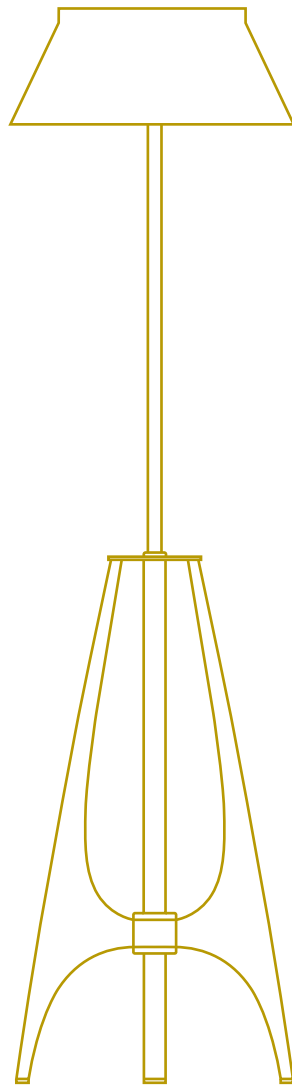

TOSCONOVA

Tailor made in Italy since 1963

THE **LIGHTING** COLLECTION