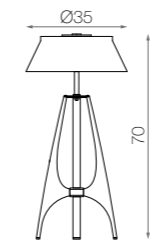

CHARLOTTE

ART. 4286

SORGENTE LUMINOSA / LIGHT SOURCE

Lamp	Qt.	Watt	Volt	Hertz
Alogena Halogen	E14 USA E12	2	max. 45W	230V 50Hz

Dispositivo compatibile con lampadine di classi energetiche da E a A++.
Lampadine escluse.
Compatible device with light bulbs from E to A++ energy classes.
Light bulbs excluded.

FINITURE PARALUME E CORPO LAMPADA LAMP SHADE AND BODY LAMP FINISHES

Laccate, Silk, Lucide, Materiche
Lacquered, Silk, Glossy, Materic

FINITURE STRUTTURA / STRUCTURE FINISHES

**Galvanica di serie
Standard Galvanic**

- Ottone Lucido / Polished Brass
- Nichel / Nickel

**Galvanica a richiesta
On request Galvanic**

- Cromo / Chrome
- Nichel Nero / Black Nickel
- Rame Brunito / Burnished Copper
- Oro Chiaro / Light Gold
- Ottone Brunito / Burnished Brass
- Ottone Satinato / Satin Brass