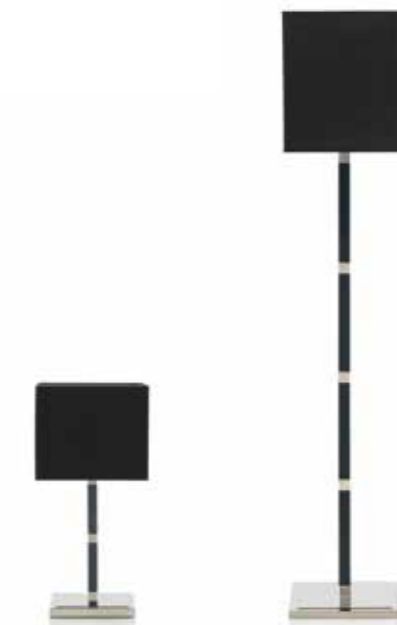

ABILENE lampada da terra - art. 4273
ABILENE lampada da tavolo - art. 4272
Struttura e dettagli, fin. Galvaniche - Nichel
Corpo lampada, fin. Lucide col. Petrol
Paralume, col. Cotton Light Grey cat. Lux
ABILENE floor lamp - art. 4273
ABILENE table lamp - art. 4272
Structure and details, fin. Galvanic - Nickel
Body lamp, fin. Glossy col. Petrol
Lampshade, col. Cotton Light Grey cat. Lux

ABILENE

SORGENTE LUMINOSA / LIGHT SOURCE - ART. 4272*

Lamp	Qt.	Watt	Volt	Hertz
Alogena Halogen	E27 USA E26	1	max. 70W	230V 50Hz

SORGENTE LUMINOSA / LIGHT SOURCE - ART. 4273*

Lamp	Qt.	Watt	Volt	Hertz
Alogena Halogen	E27 USA E26	1	max. 100W	230V 50Hz

*Dispositivi compatibili con lampadine di classi energetiche da E a A++.
Lampadine escluse.
Compatible devices with light bulbs from E to A++ energy classes.
Light bulbs excluded.

FINITURE PARALUME / LAMP SHADE FINISHES

Lux, Nobili
Lux, Nobili

FINITURE CORPO LAMPADA / BODY LAMP FINISHES

Laccate, Silk, Lucide, Materiche
Lacquered, Silk, Glossy, Materic

FINITURE STRUTTURA / STRUCTURE FINISHES

**Galvanica di serie
Standard Galvanic** - Ottone Lucido / Polished Brass
- Nichel / Nickel
**Galvanica a richiesta
On request Galvanic** - Cromo / Chrome
- Nichel Nero / Black Nickel
- Rame Brunito / Burnished Copper
- Oro Chiaro / Light Gold
- Ottone Brunito / Burnished Brass
- Ottone Satinato / Satin Brass

ABILENE lampada da terra - art. 4273
ABILENE lampada da tavolo - art. 4272
Struttura e dettagli, fin. Galvaniche - Nichel
Corpo lampada, fin. Lucide col. Petrol
Paralume, col. Shantung Black cat. Lux
ABILENE floor lamp - art. 4273
ABILENE table lamp - art. 4272
Structure and details, fin. Galvanic - Nickel
Body lamp, fin. Glossy col. Petrol
Lampshade, col. Shantung Black cat. Lux