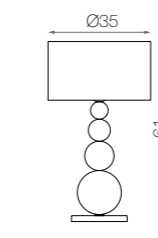

ANDROMEDA

ART. 1025

SORGENTE LUMINOSA / LIGHT SOURCE - ART. 1023-1025

Lamp	Qt.	Watt	Volt	Hertz
Alogena Halogen	E27 USA E26	1	max. 70W	230V 50Hz

Dispositivi compatibili con lampadine di classi energetiche da E a A++.
Lampadine escluse.
Compatible devices with light bulbs from E to A++ energy classes.
Light bulbs excluded.

FINITURE PARALUME / LAMPSHADE FINISHES

Lux, Nobili
Lux, Nobili

FINITURE CORPO LAMPADA / BODY LAMP FINISHES

Sfere - Laccate, Silk, Lucide, Materiche
Spheres - Lacquered, Silk, Glossy, Materic

FINITURE STRUTTURA / STRUCTURE FINISHES

Galvanica di serie
Standard Galvanic - Ottone Lucido / Polished Brass
- Nichel / Nickel

Galvanica a richiesta
On request Galvanic - Cromo / Chrome
- Nichel Nero / Black Nickel
- Rame Brunito / Burnished Copper
- Oro Chiaro / Light Gold
- Ottone Brunito / Burnished Brass
- Ottone Satinato / Satin Brass