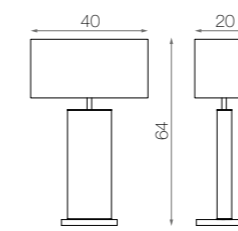

ART. 4266

FINITURE PARALUME / LAMPSHADE FINISHES

Lux, Nobili
Lux, Nobili

FINITURE CORPO LAMPADA / BODY LAMP FINISHES

Laccate, Silk, Lucide, Materiche
Lacquered, Silk, Glossy, Materic

SORGENTE LUMINOSA / LIGHT SOURCE

Lamp	Qt.	Watt	Volt	Hertz
Alogena Halogen	E27 USA E26	1	max. 70W	230V 50Hz

Dispositivo compatibile con lampadine di classi energetiche da E a A++.
Lampadina esclusa.
Compatible device with light bulbs from E to A++ energy classes.
Light bulb excluded.

FINITURE STRUTTURA / STRUCTURE FINISHES

Galvanica di serie
Standard Galvanic - Ottone Lucido / Polished Brass
- Nichel / Nickel

Galvanica a richiesta
On request Galvanic - Cromo / Chrome
- Nichel Nero / Black Nickel
- Rame Brunito / Burnished Copper
- Oro Chiaro / Light Gold
- Ottone Brunito / Burnished Brass
- Ottone Satinato / Satin Brass